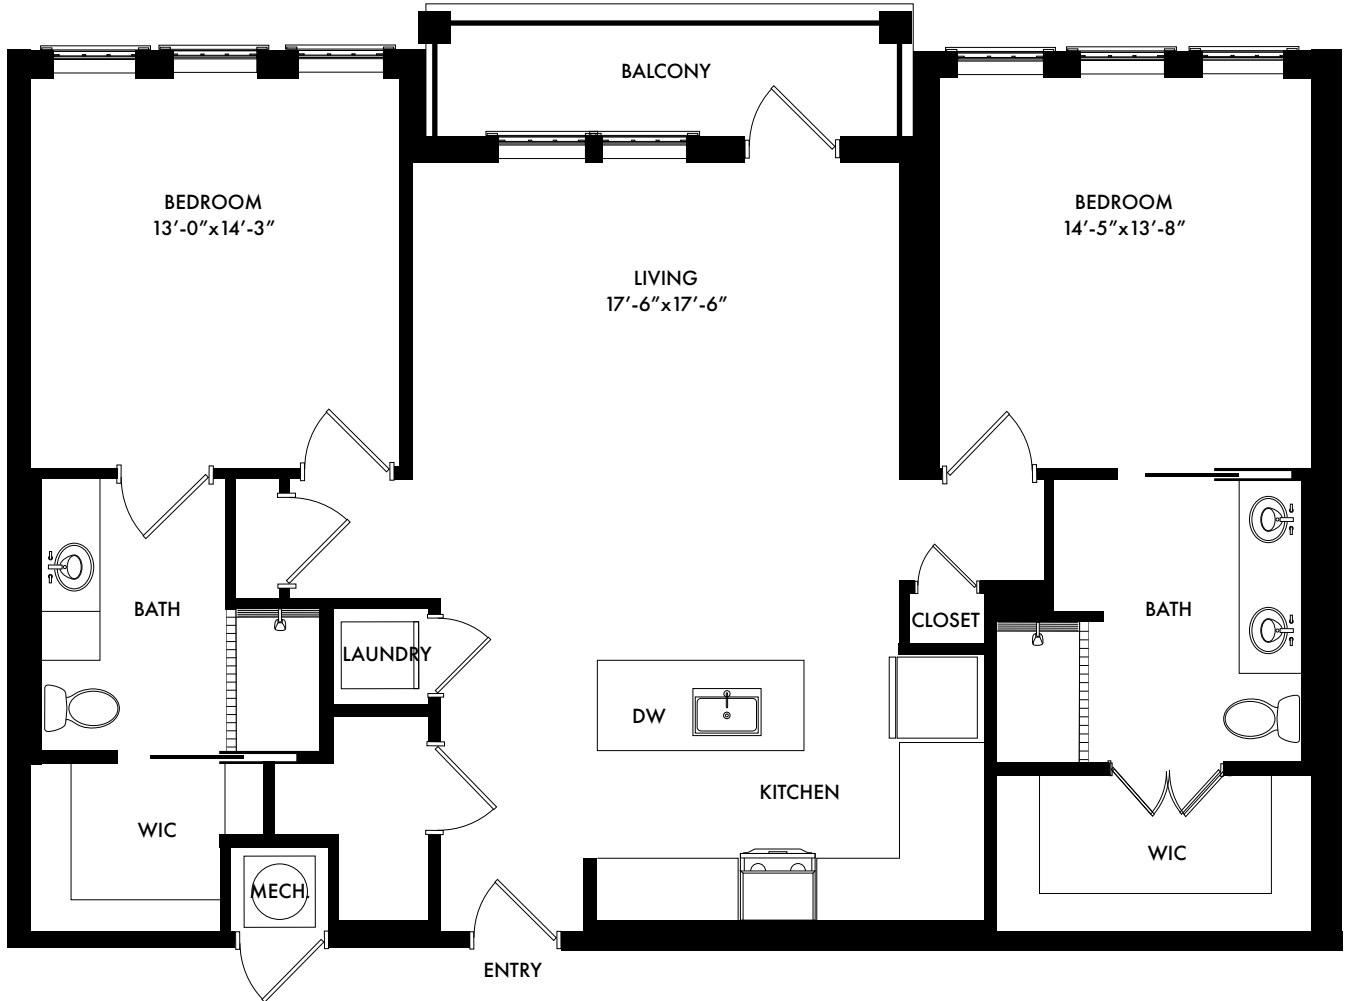

B2

2 Bed/2 Bath - 1,115 Sq. Ft.

GABLES.
BALDWIN PARK

Taking Care of the Way You Live™

BaldwinPark@Gables.com | 321.710.9550 | www.GablesBaldwinPark.com

Artist Rendition, room dimensions and square footage is approximate and subject to change.

B3

2 Bed/2 Bath - 1,404 Sq. Ft.

GABLES.
BALDWIN PARK

Taking Care of the Way You Live™

BaldwinPark@Gables.com | 321.710.9550 | www.GablesBaldwinPark.com

Artist Rendition, room dimensions and square footage is approximate and subject to change.