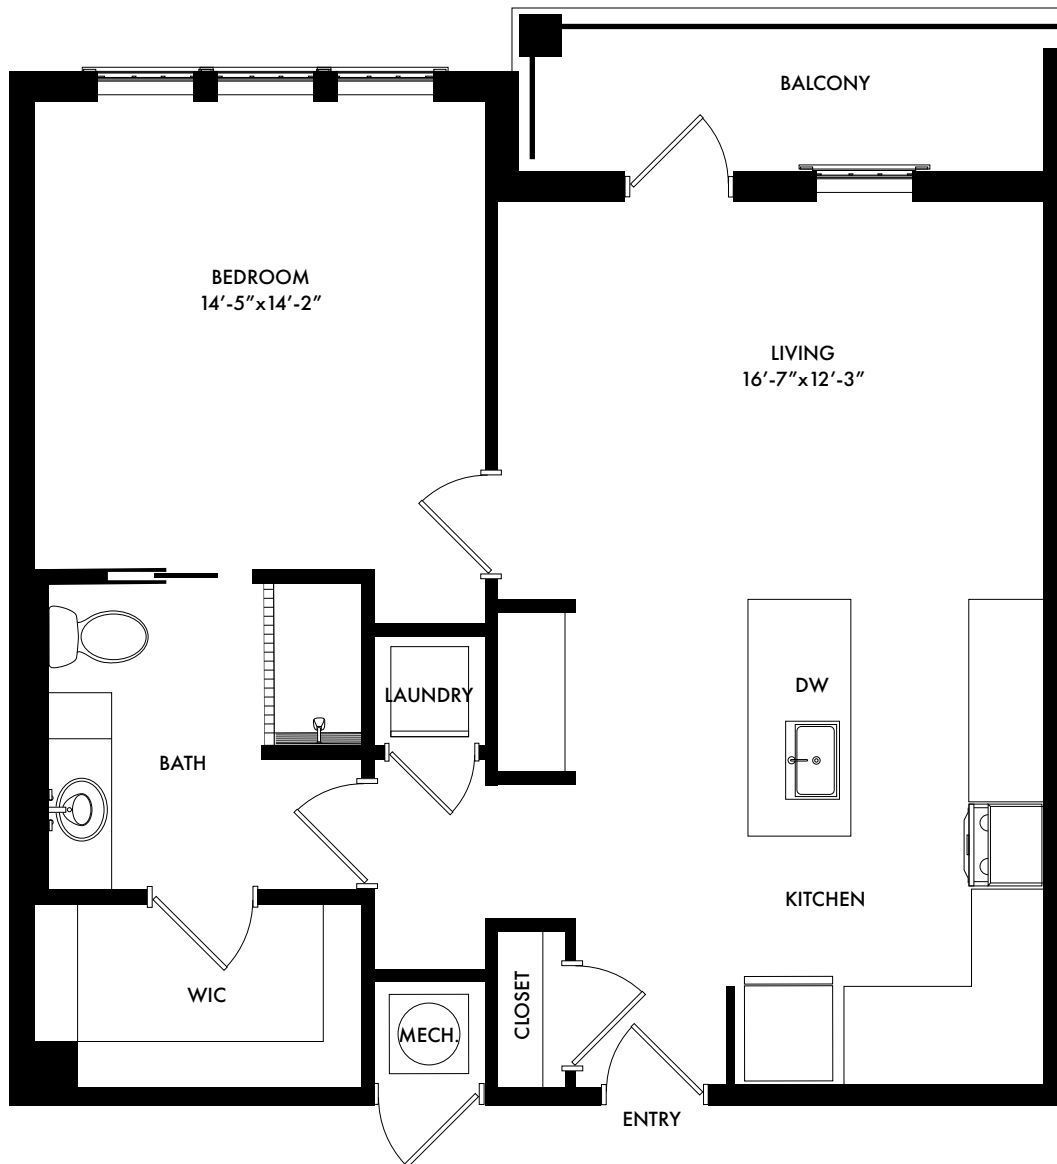

A2

1 Bed/1 Bath - 954 Sq. Ft.

GABLES.
BALDWIN PARK

Taking Care of the Way You Live™

BaldwinPark@Gables.com | 321.710.9550 | www.GablesBaldwinPark.com

Artist Rendition, room dimensions and square footage is approximate and subject to change.