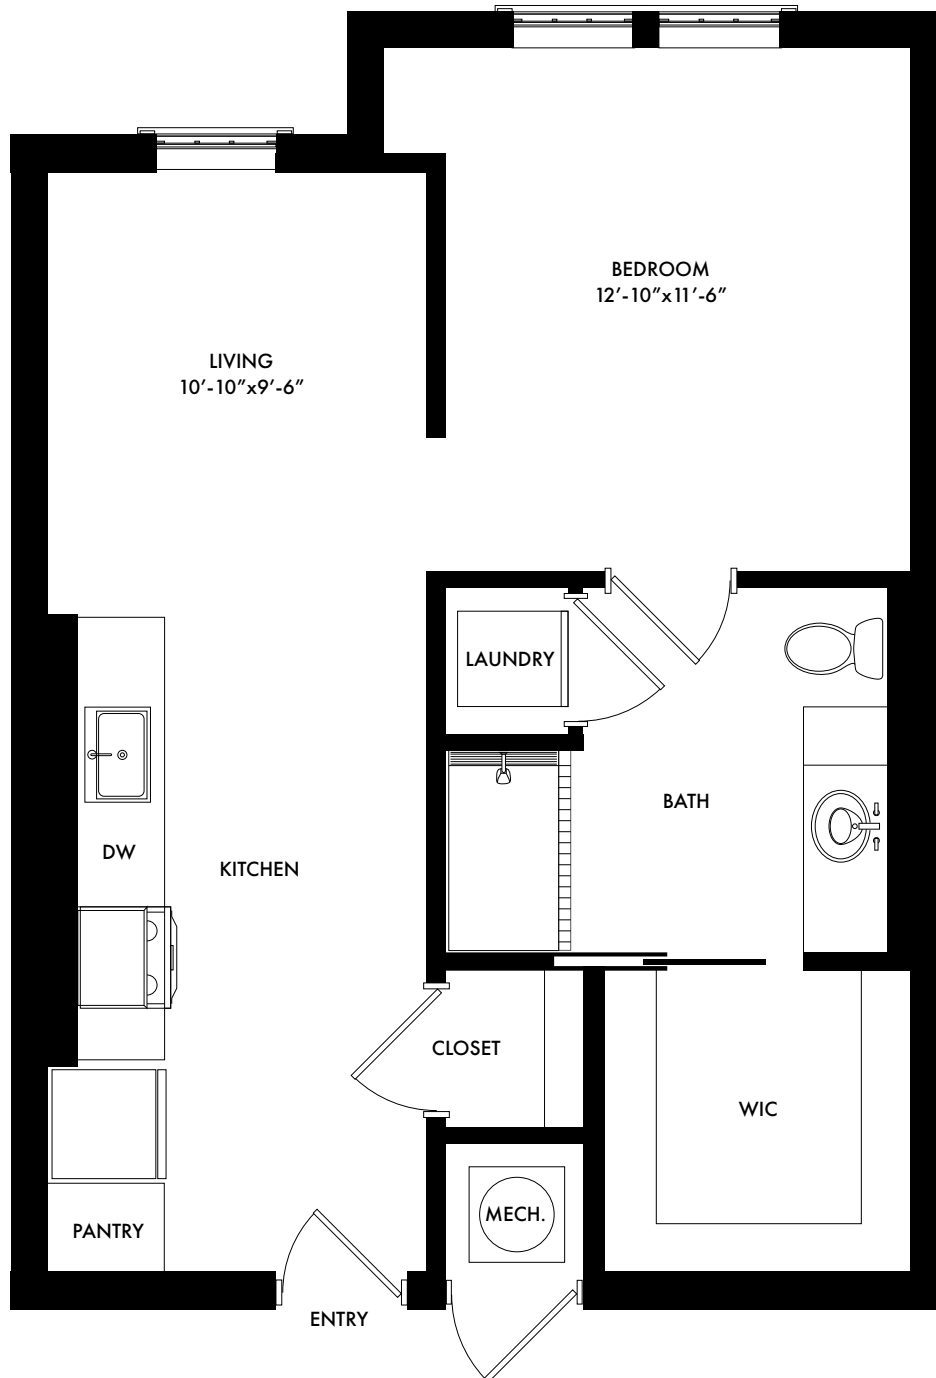

S1

1 Bed/1 Bath - 607 Sq. Ft.

GABLES.
BALDWIN PARK

Taking Care of the Way You Live™

BaldwinPark@Gables.com | 321.710.9550 | www.GablesBaldwinPark.com

Artist Rendition, room dimensions and square footage is approximate and subject to change.

S1 ALT.

1 Bed/1 Bath - 614 Sq. Ft.

GABLES.
BALDWIN PARK

Taking Care of the Way You Live™

BaldwinPark@Gables.com | 321.710.9550 | www.GablesBaldwinPark.com

Artist Rendition, room dimensions and square footage is approximate and subject to change.