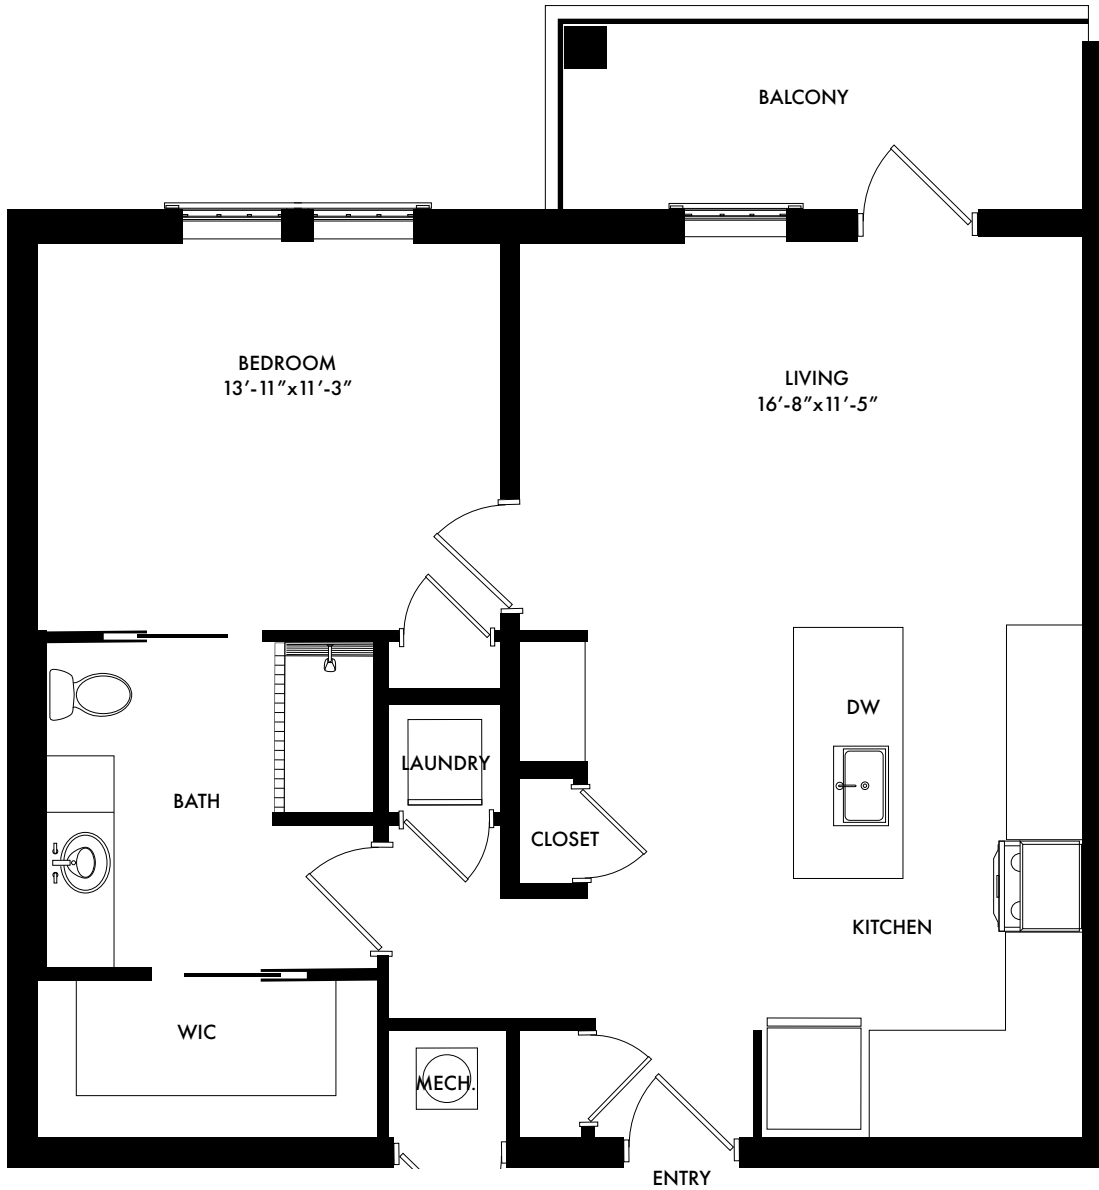

A5

1 Bed/1 Bath - 886 Sq. Ft.

GABLES.
BALDWIN PARK

Taking Care of the Way You Live™

BaldwinPark@Gables.com | 321.710.9550 | www.GablesBaldwinPark.com

Artist Rendition, room dimensions and square footage is approximate and subject to change.