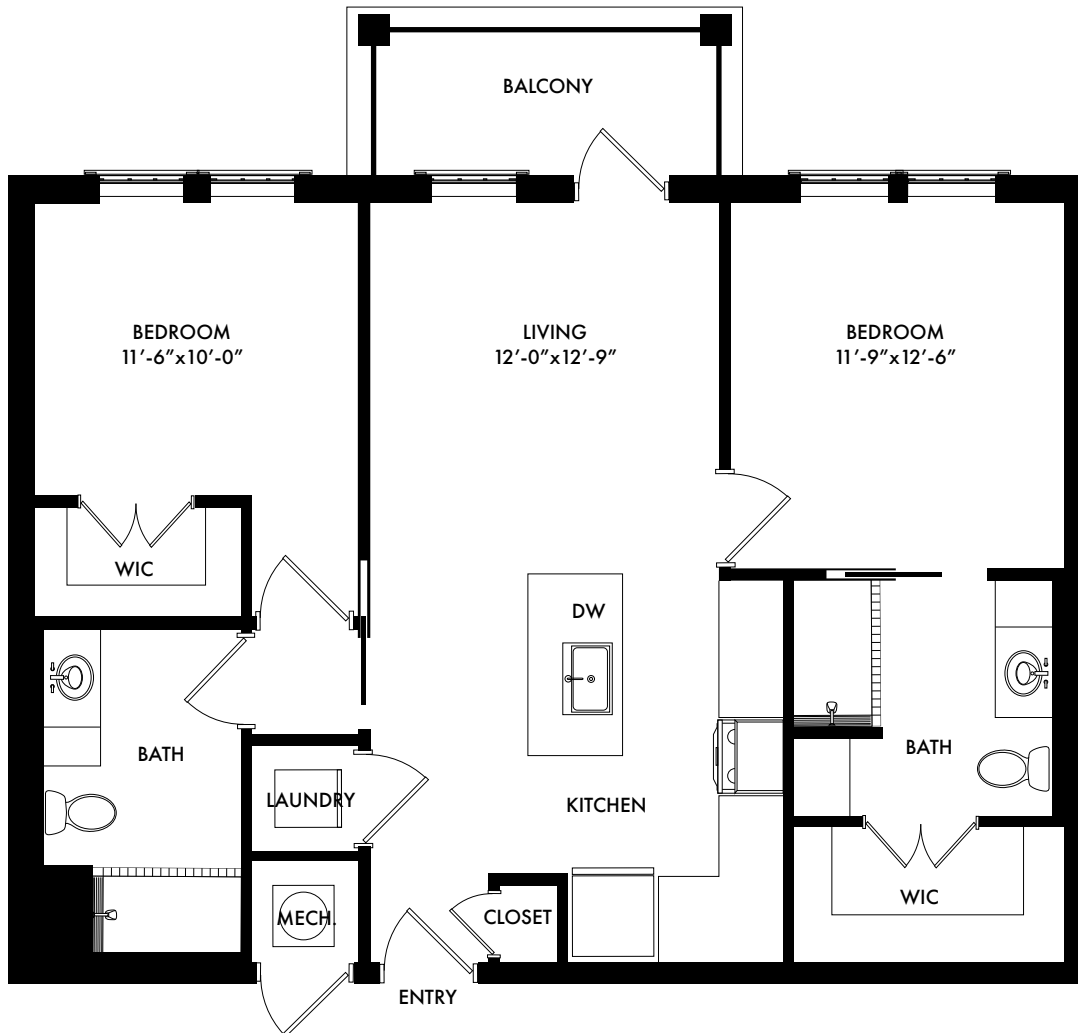

A6

1 Bed/1.5 Bath/Office - 1,296 Sq. Ft.

GABLES.
BALDWIN PARK

Taking Care of the Way You Live™

BaldwinPark@Gables.com | 321.710.9550 | www.GablesBaldwinPark.com

Artist Rendition, room dimensions and square footage is approximate and subject to change.

B1

2 Bed/2 Bath - 1,002 Sq. Ft.

GABLES.
BALDWIN PARK

Taking Care of the Way You Live™

BaldwinPark@Gables.com | 321.710.9550 | www.GablesBaldwinPark.com

Artist Rendition, room dimensions and square footage is approximate and subject to change.