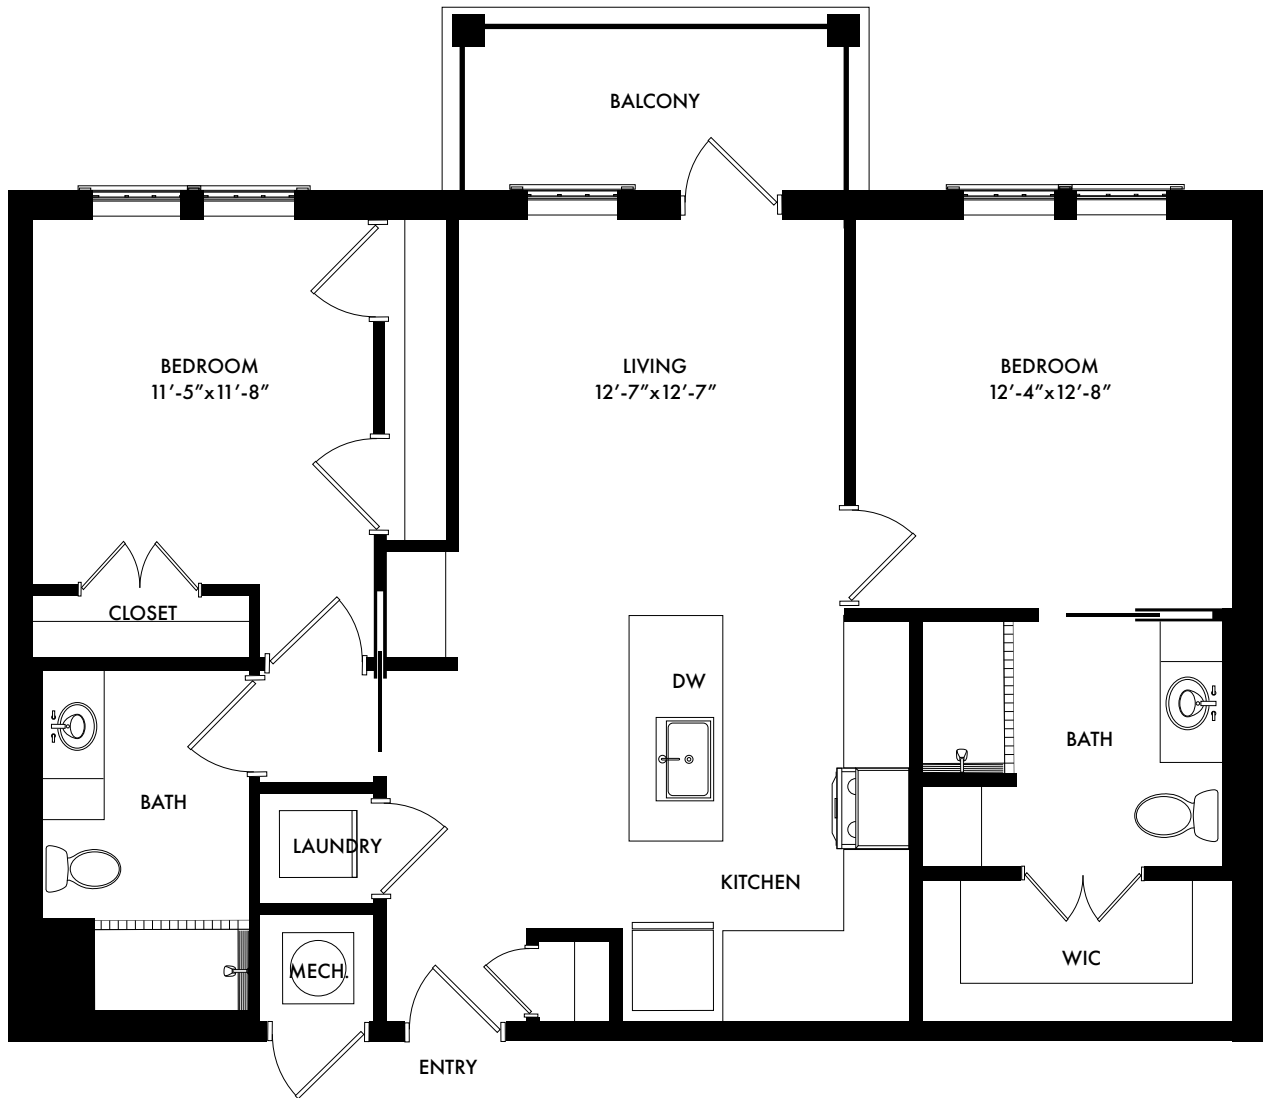

B2

2 Bed/2 Bath - 1,115 Sq. Ft.

GABLES.
BALDWIN PARK

Taking Care of the Way You Live™

BaldwinPark@Gables.com | 321.710.9550 | www.GablesBaldwinPark.com

Artist Rendition, room dimensions and square footage is approximate and subject to change.