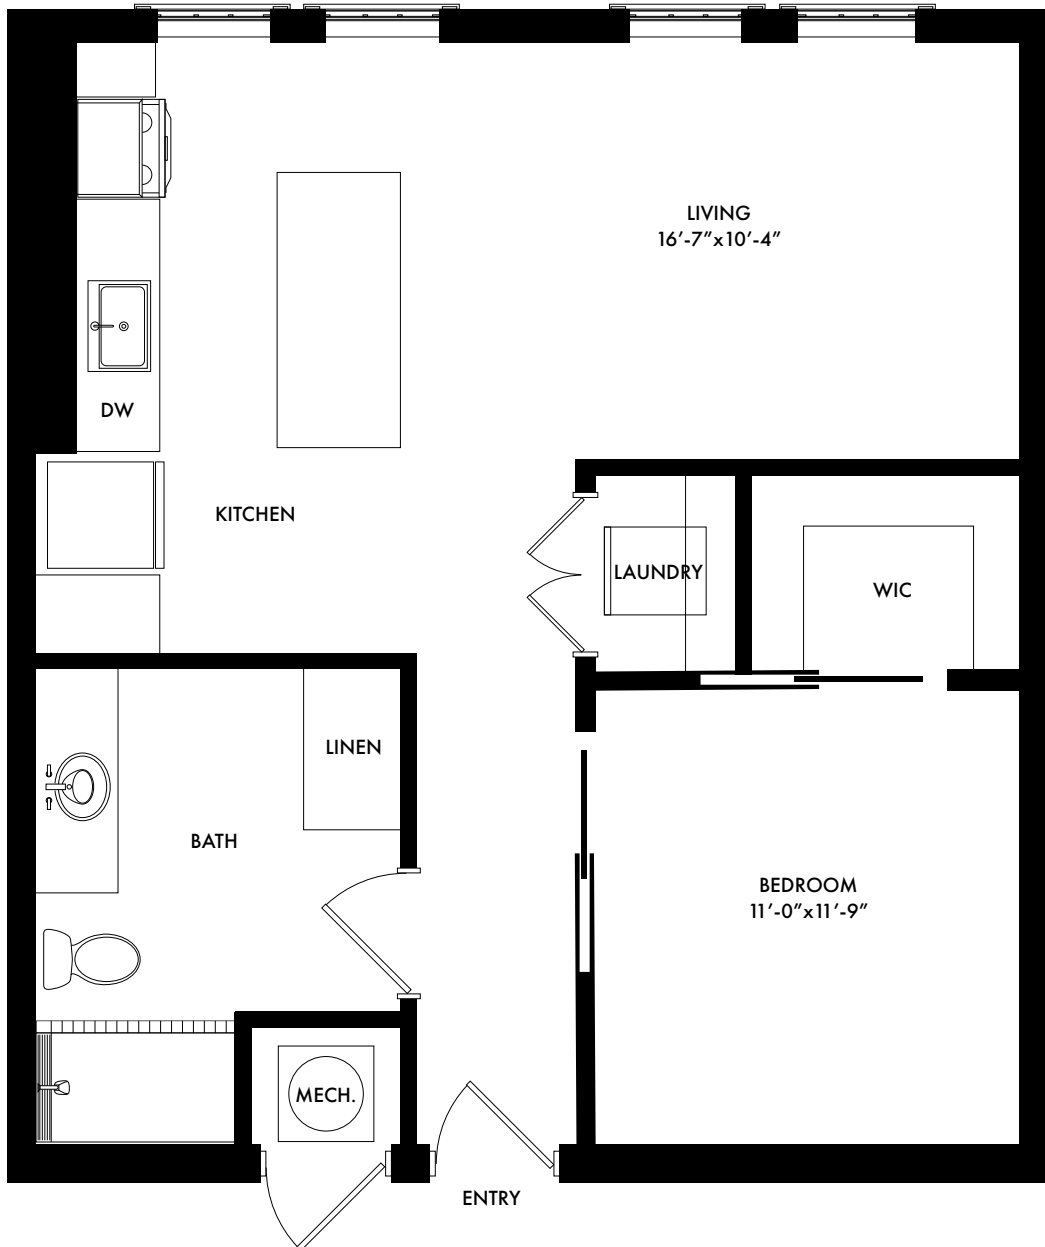

S2

1 Bed/1 Bath - 742 Sq. Ft.

GABLES.
BALDWIN PARK

Taking Care of the Way You Live™

BaldwinPark@Gables.com | 321.710.9550 | www.GablesBaldwinPark.com

Artist Rendition, room dimensions and square footage is approximate and subject to change.

JR1

1 Bed/1 Bath - 771 Sq. Ft.

GABLES.
BALDWIN PARK

Taking Care of the Way You Live™

BaldwinPark@Gables.com | 321.710.9550 | www.GablesBaldwinPark.com

Artist Rendition, room dimensions and square footage is approximate and subject to change.