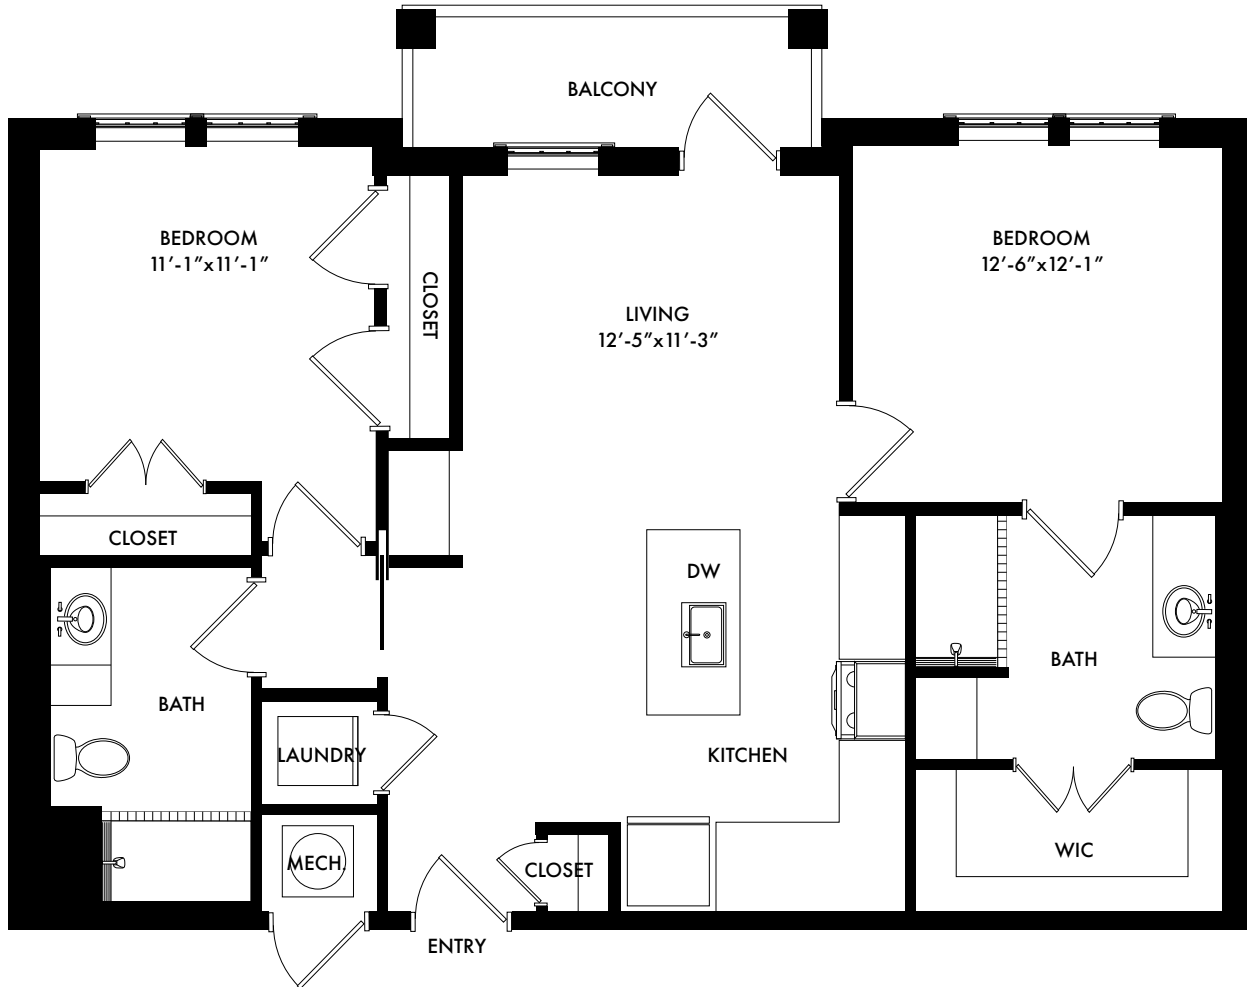

B8

2 Bed/2 Bath - 1,052 Sq. Ft.

GABLES.
BALDWIN PARK

Taking Care of the Way You Live™

BaldwinPark@Gables.com | 321.710.9550 | www.GablesBaldwinPark.com

Artist Rendition, room dimensions and square footage is approximate and subject to change.