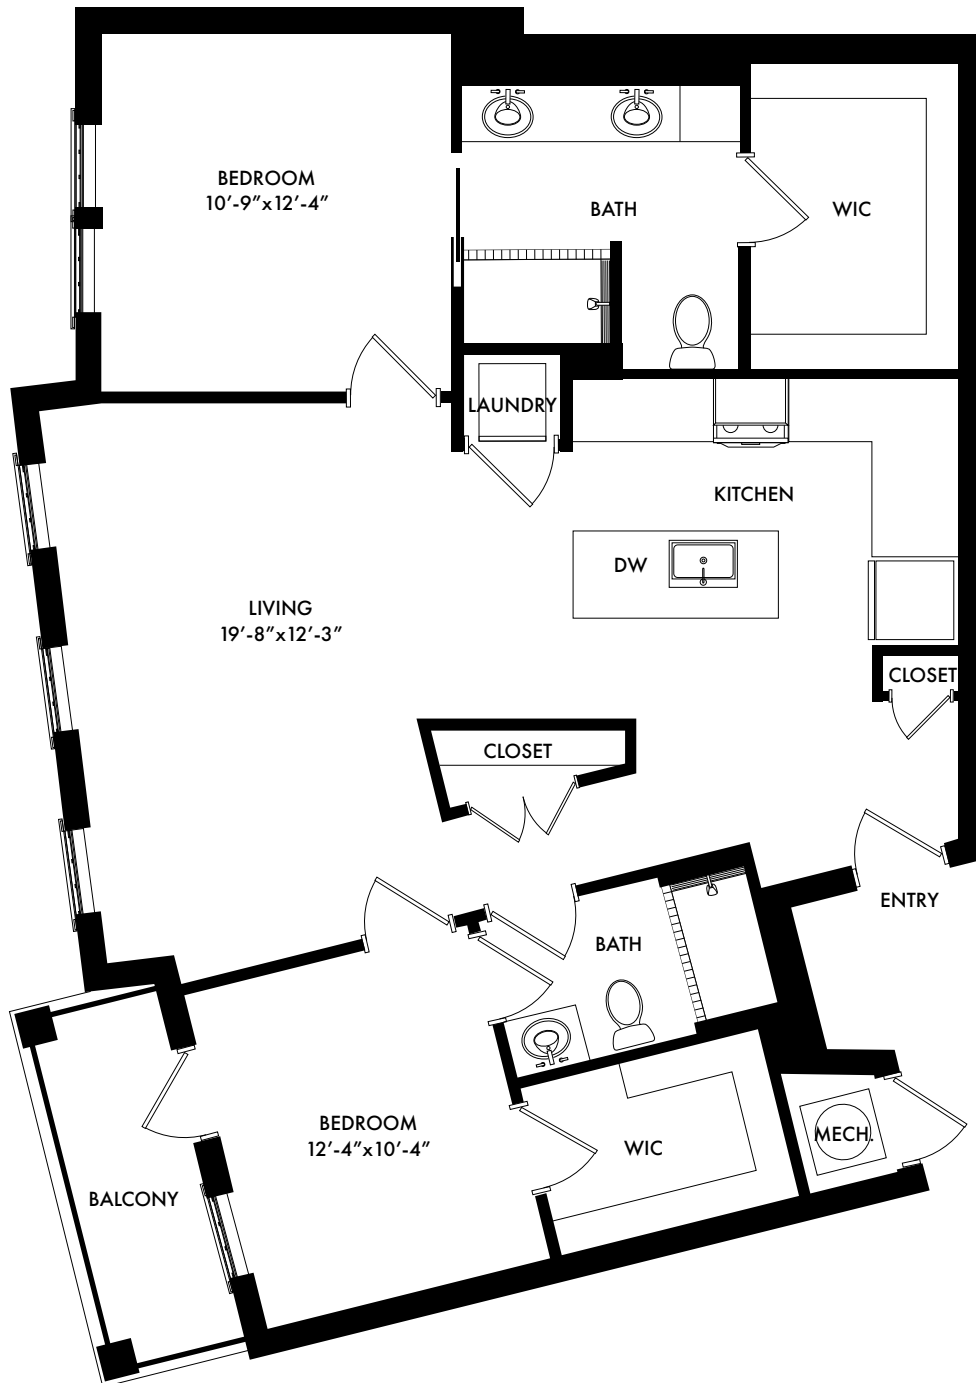

B6

2 Bed/2 Bath - 1,333 Sq. Ft.

GABLES.
BALDWIN PARK

Taking Care of the Way You Live™

BaldwinPark@Gables.com | 321.710.9550 | www.GablesBaldwinPark.com

Artist Rendition, room dimensions and square footage is approximate and subject to change.