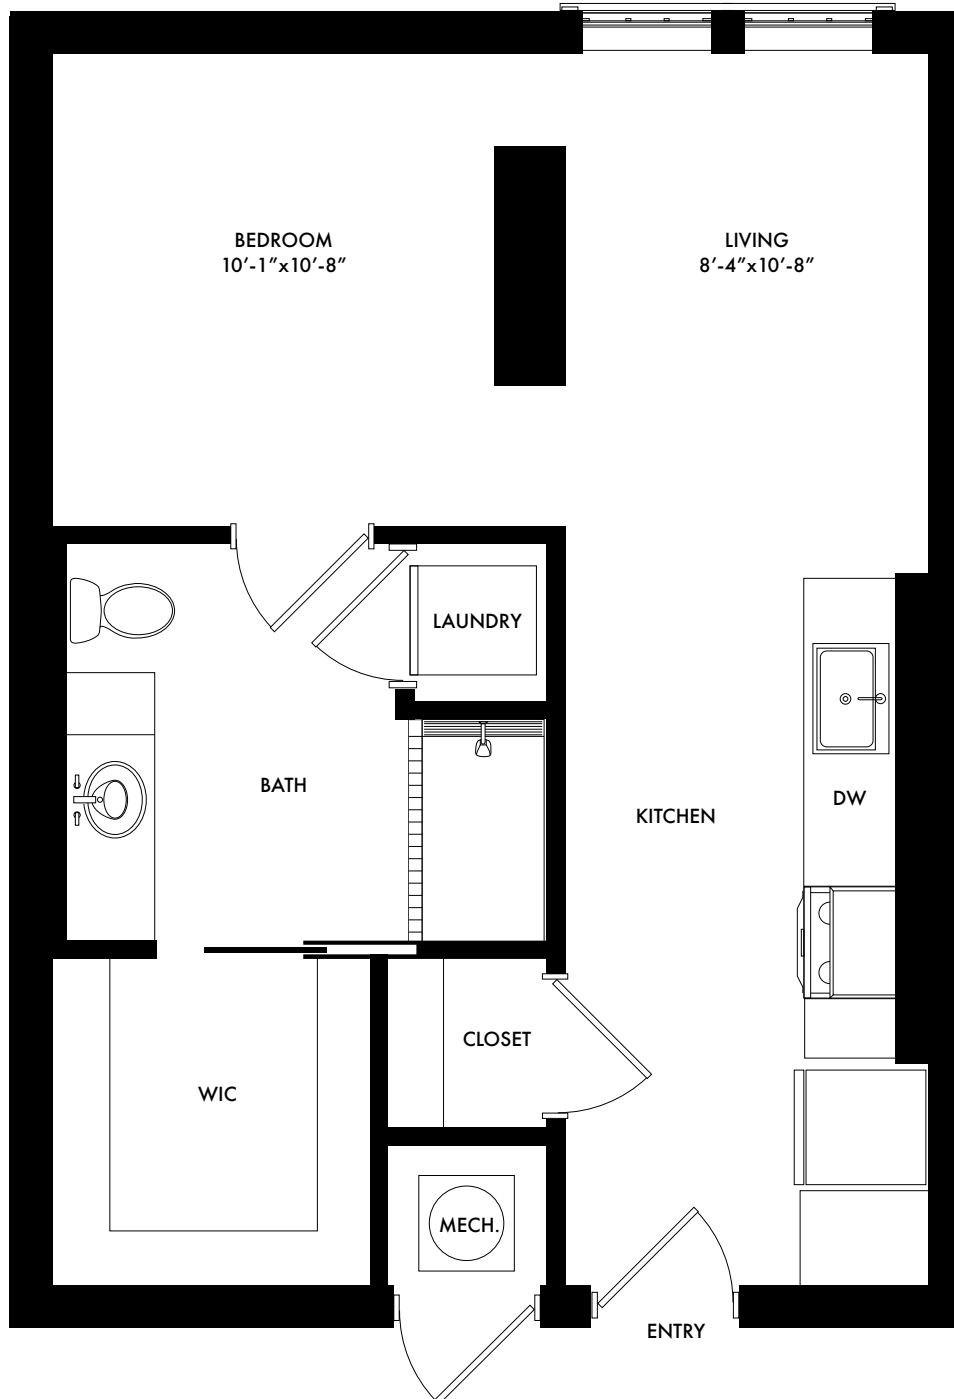

S1

1 Bed/1 Bath - 607 Sq. Ft.

GABLES.
BALDWIN PARK

Taking Care of the Way You Live™

BaldwinPark@Gables.com | 321.710.9550 | www.GablesBaldwinPark.com

Artist Rendition, room dimensions and square footage is approximate and subject to change.

S1 ALT.

1 Bed/1 Bath - 614 Sq. Ft.

GABLES.
BALDWIN PARK

Taking Care of the Way You Live™

BaldwinPark@Gables.com | 321.710.9550 | www.GablesBaldwinPark.com

Artist Rendition, room dimensions and square footage is approximate and subject to change.