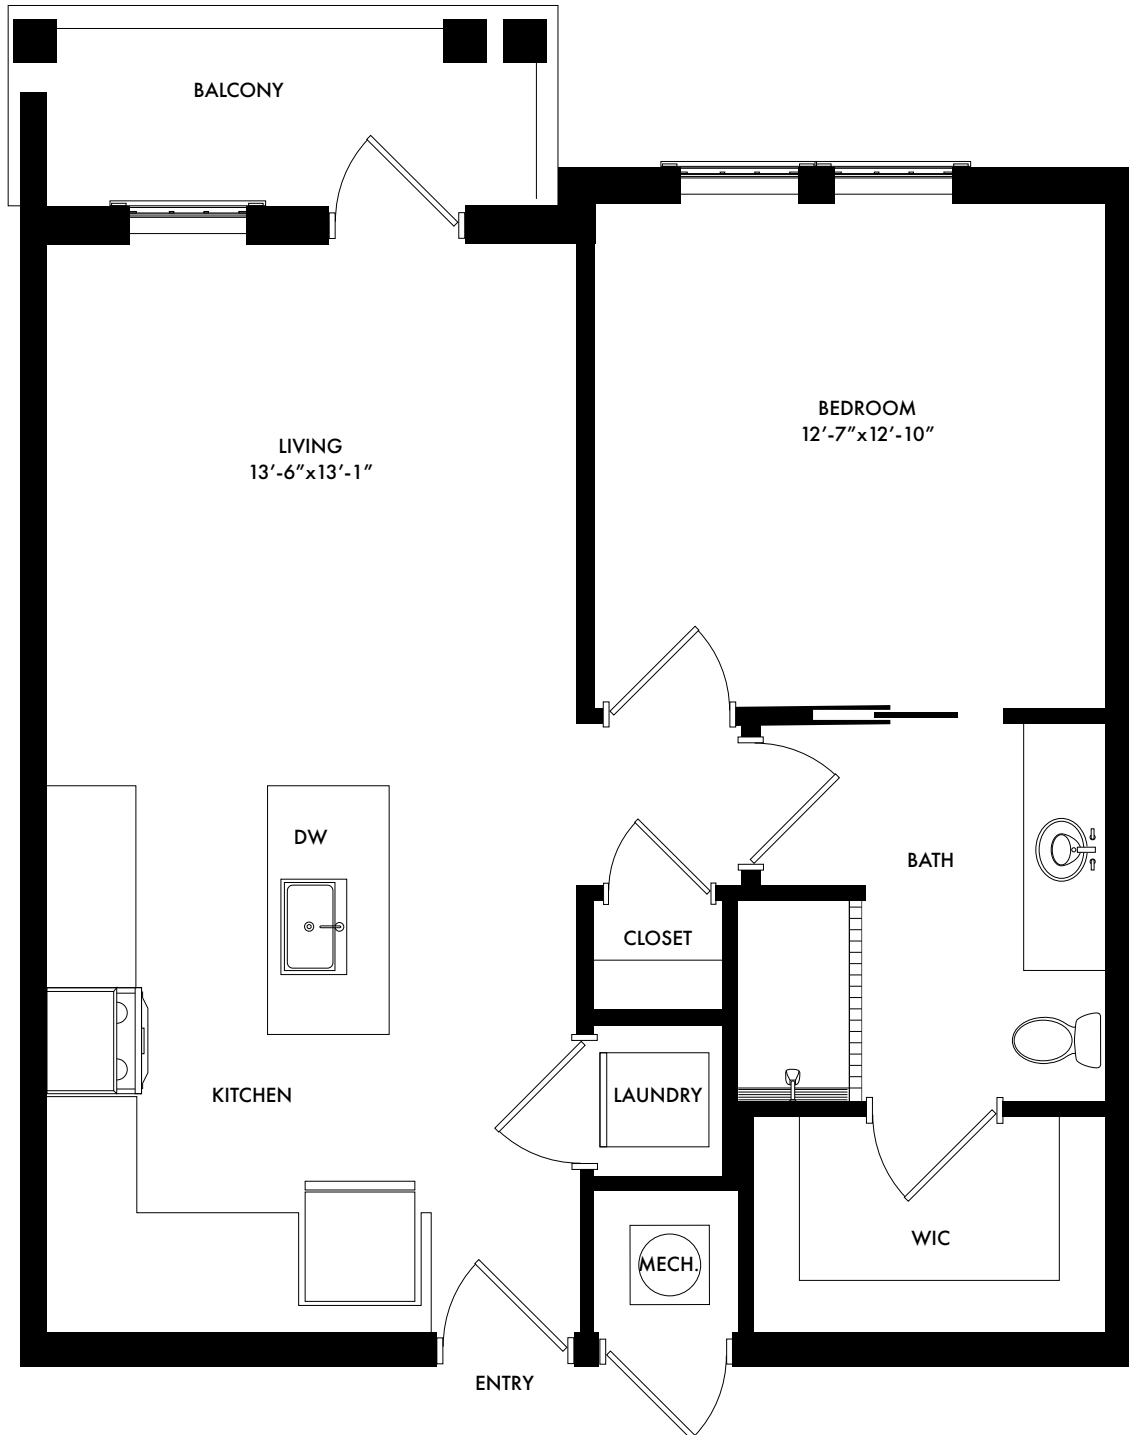

A1

1 Bed/1 Bath - 795 Sq. Ft.

GABLES.
BALDWIN PARK

Taking Care of the Way You Live™

BaldwinPark@Gables.com | 321.710.9550 | www.GablesBaldwinPark.com

Artist Rendition, room dimensions and square footage is approximate and subject to change.