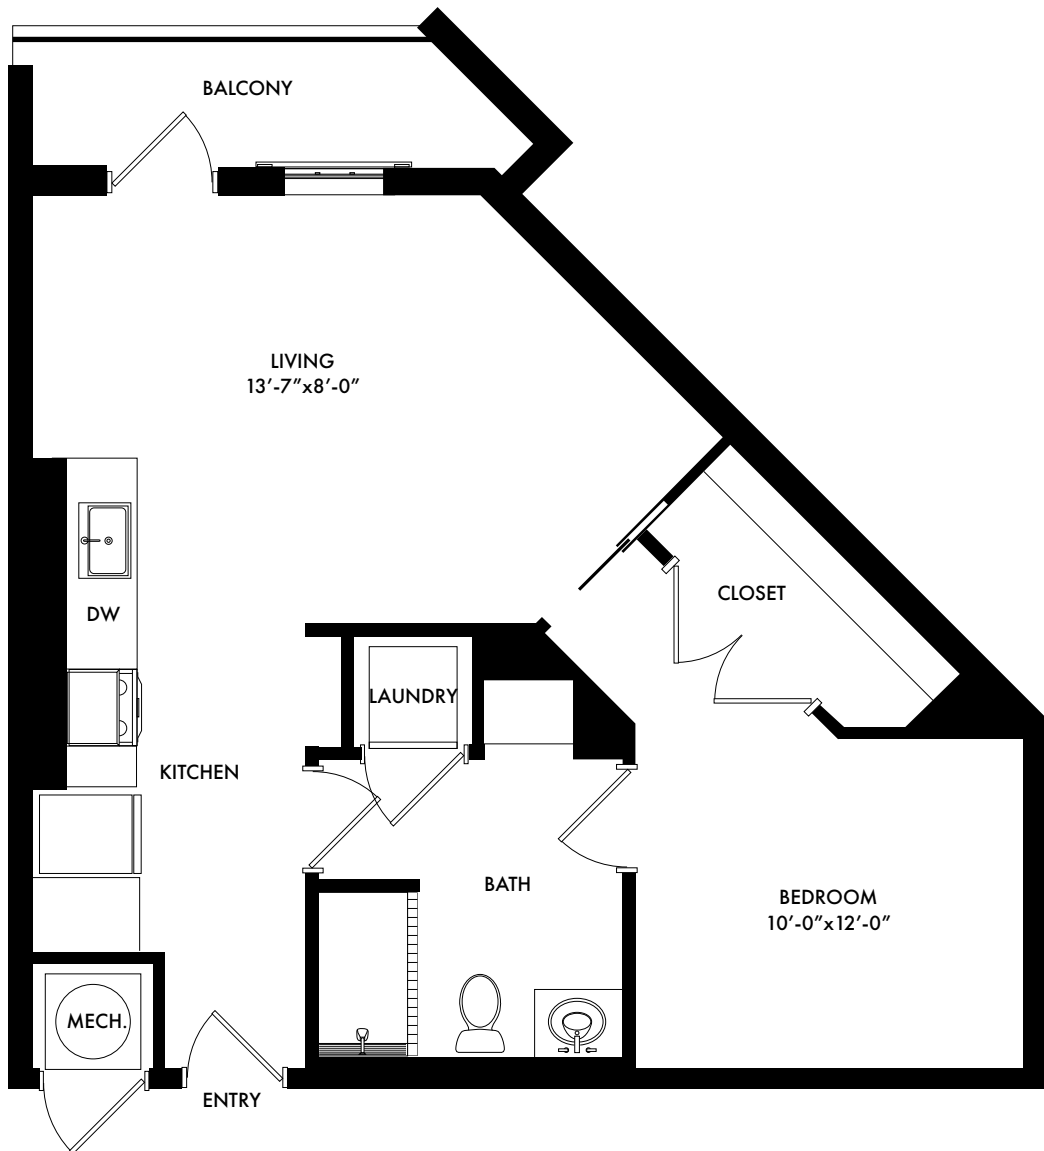

S2

1 Bed/1 Bath - 742 Sq. Ft.

GABLES.
BALDWIN PARK

Taking Care of the Way You Live™

BaldwinPark@Gables.com | 321.710.9550 | www.GablesBaldwinPark.com

Artist Rendition, room dimensions and square footage is approximate and subject to change.