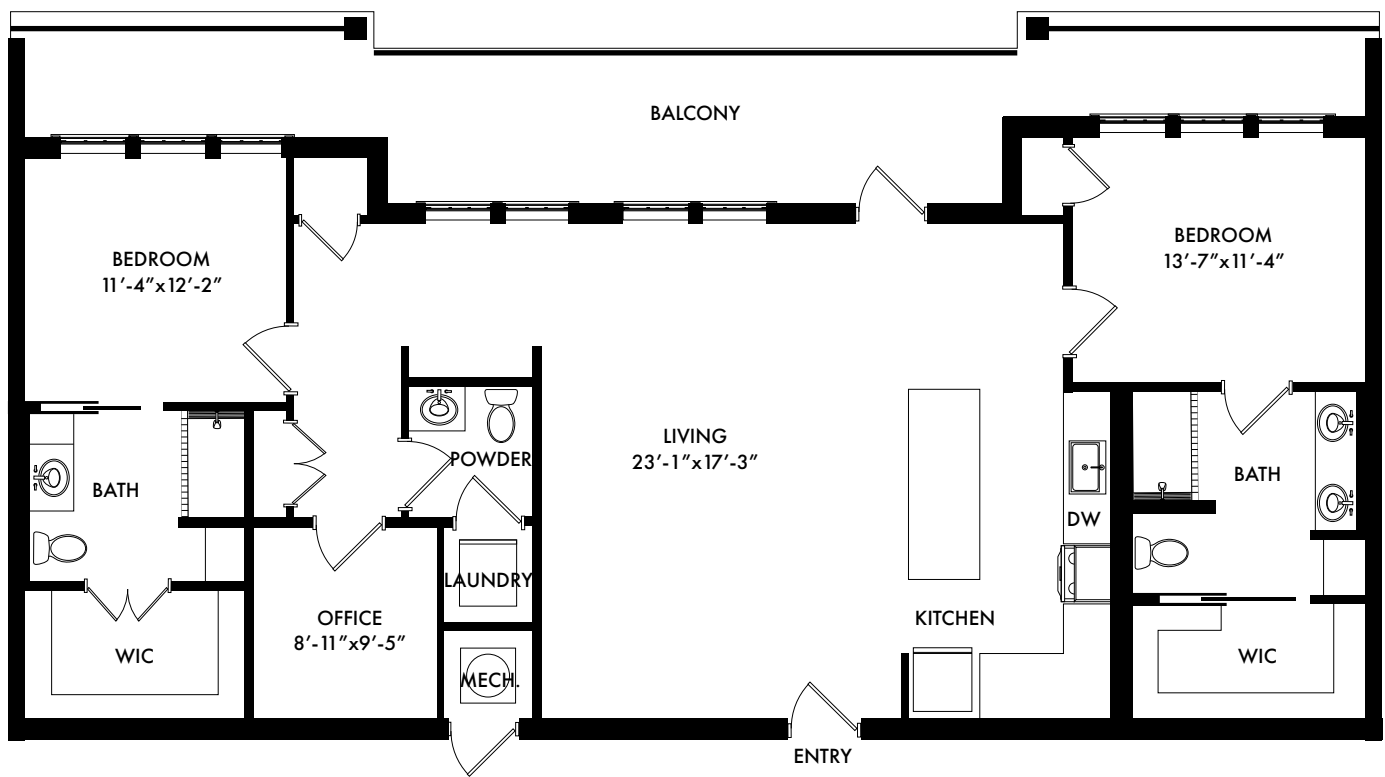

B10

2 Bed/2 Bath/Office - 1,683 Sq. Ft.

GABLES
BALDWIN PARK

Taking Care of the Way You Live™

BaldwinPark@Gables.com | 321.710.9550 | www.GablesBaldwinPark.com

Artist Rendition, room dimensions and square footage is approximate and subject to change.