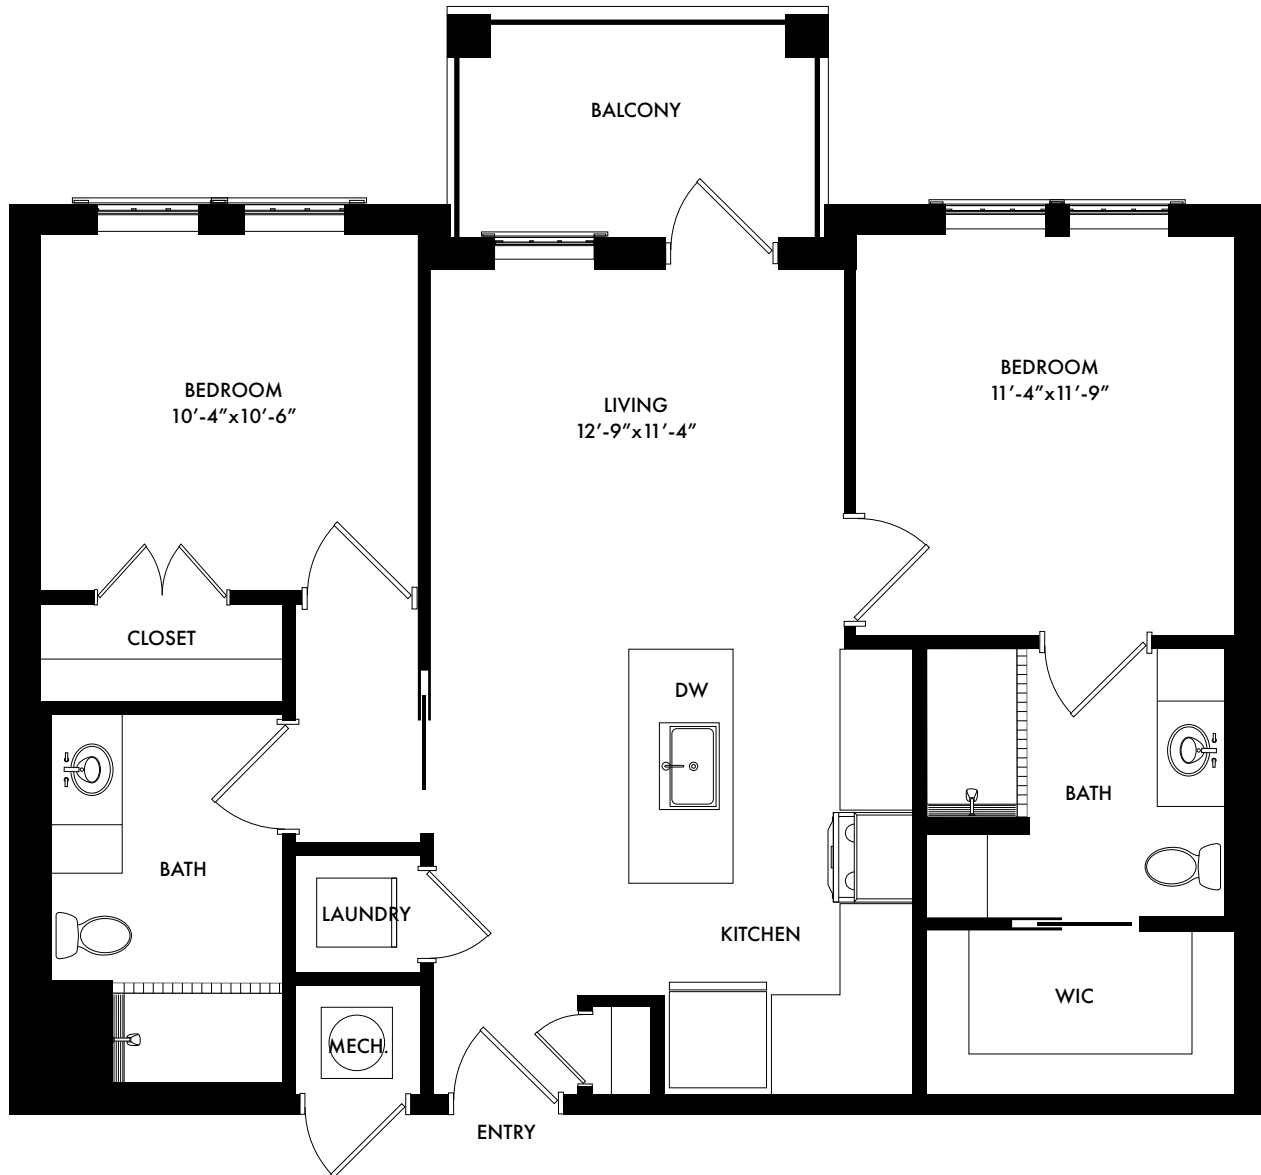

B9

2 Bed/2 Bath - 957 Sq. Ft.

GABLES.
BALDWIN PARK

Taking Care of the Way You Live™

BaldwinPark@Gables.com | 321.710.9550 | www.GablesBaldwinPark.com

Artist Rendition, room dimensions and square footage is approximate and subject to change.