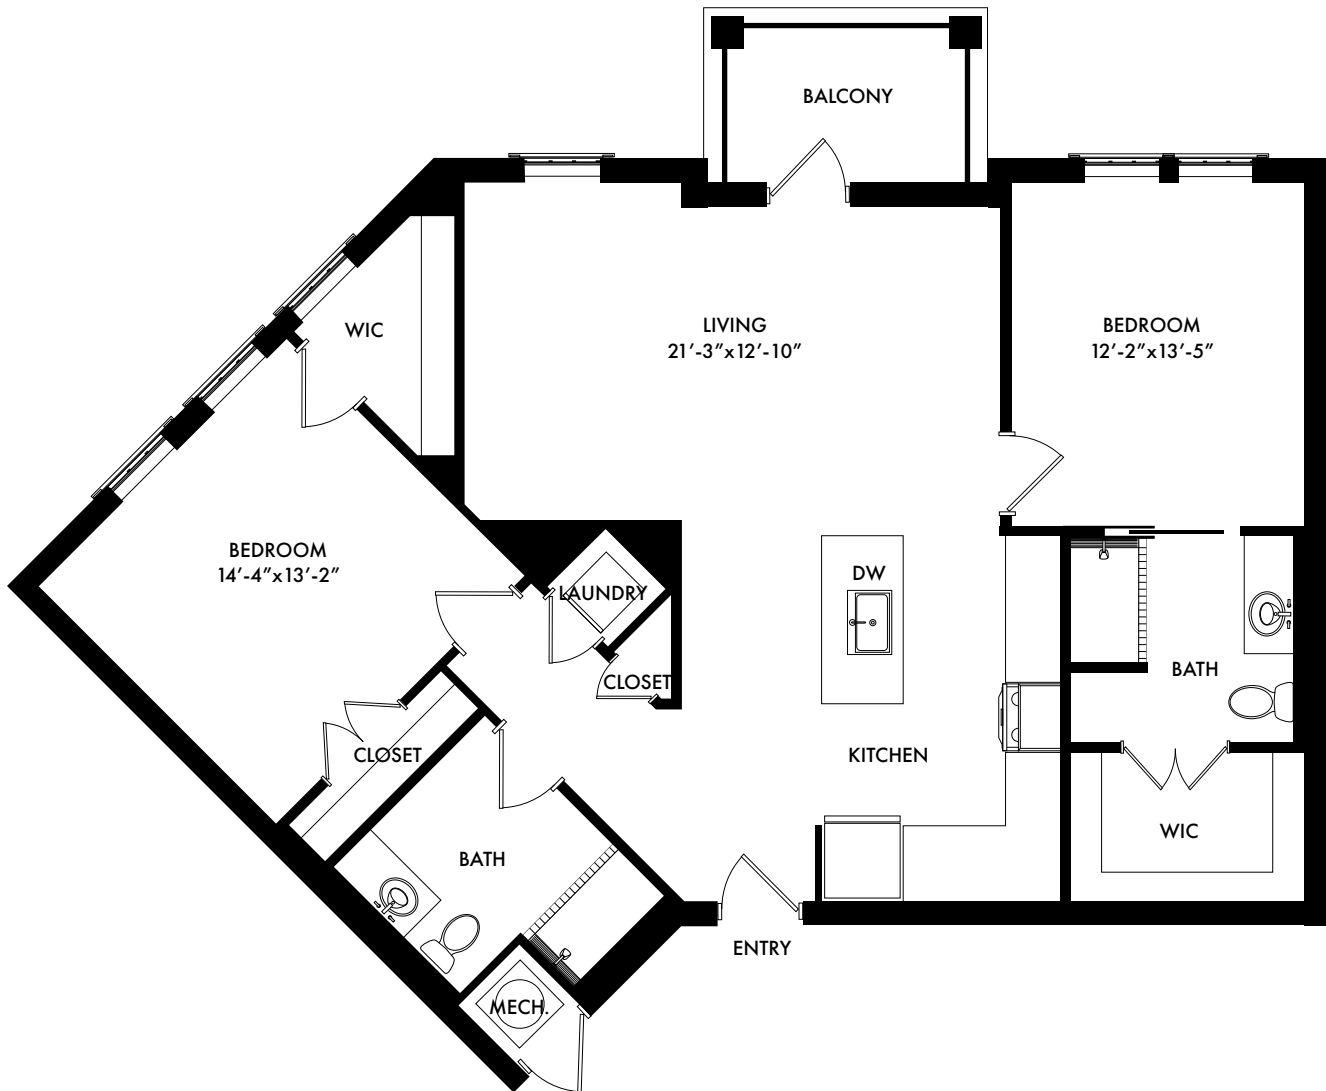

B7

2 Bed/2 Bath - 1,327 Sq. Ft.

GABLES.
BALDWIN PARK

Taking Care of the Way You Live™

BaldwinPark@Gables.com | 321.710.9550 | www.GablesBaldwinPark.com

Artist Rendition, room dimensions and square footage is approximate and subject to change.