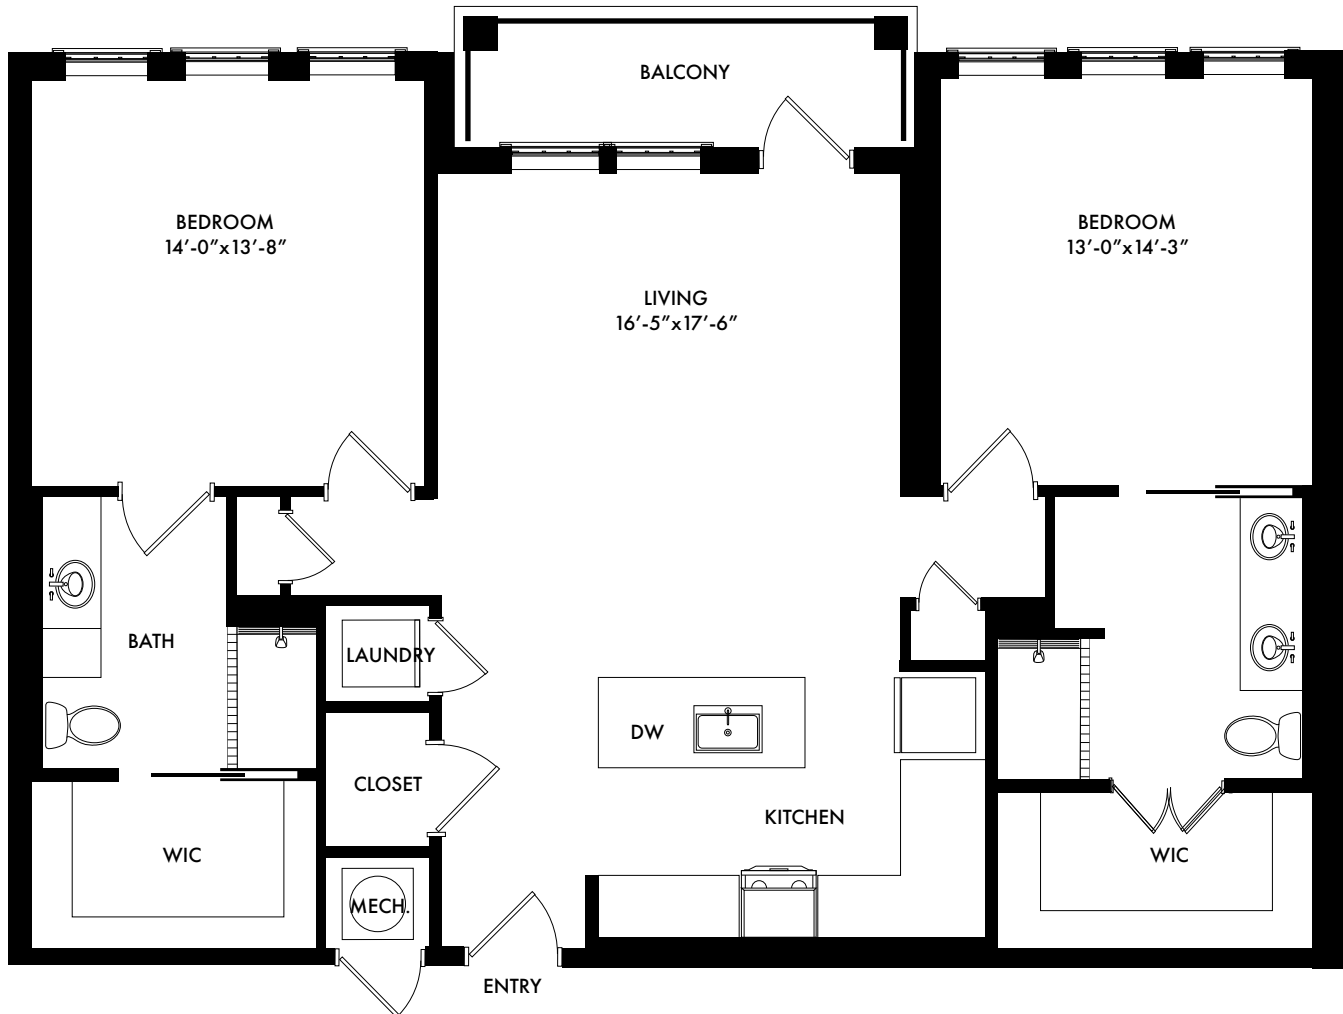

B3 ALT.1

2 Bed/2 Bath - 1,405 Sq. Ft.

GABLES.
BALDWIN PARK

Taking Care of the Way You Live™

BaldwinPark@Gables.com | 321.710.9550 | www.GablesBaldwinPark.com

Artist Rendition, room dimensions and square footage is approximate and subject to change.