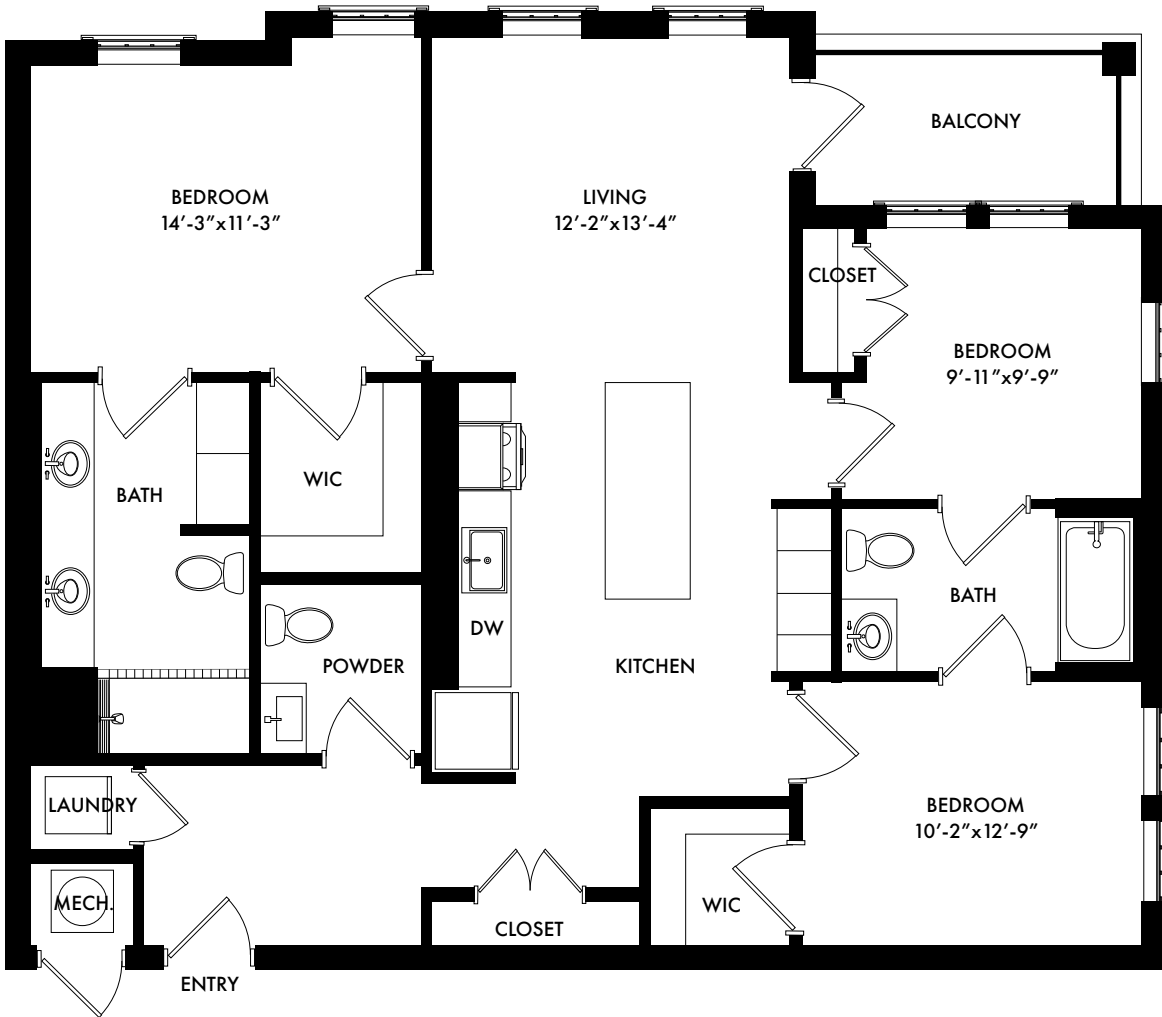

C1

3 Bed/2.5 Bath - 1,333 Sq. Ft.

GABLES.
BALDWIN PARK

Taking Care of the Way You Live™

BaldwinPark@Gables.com | 321.710.9550 | www.GablesBaldwinPark.com

Artist Rendition, room dimensions and square footage is approximate and subject to change.