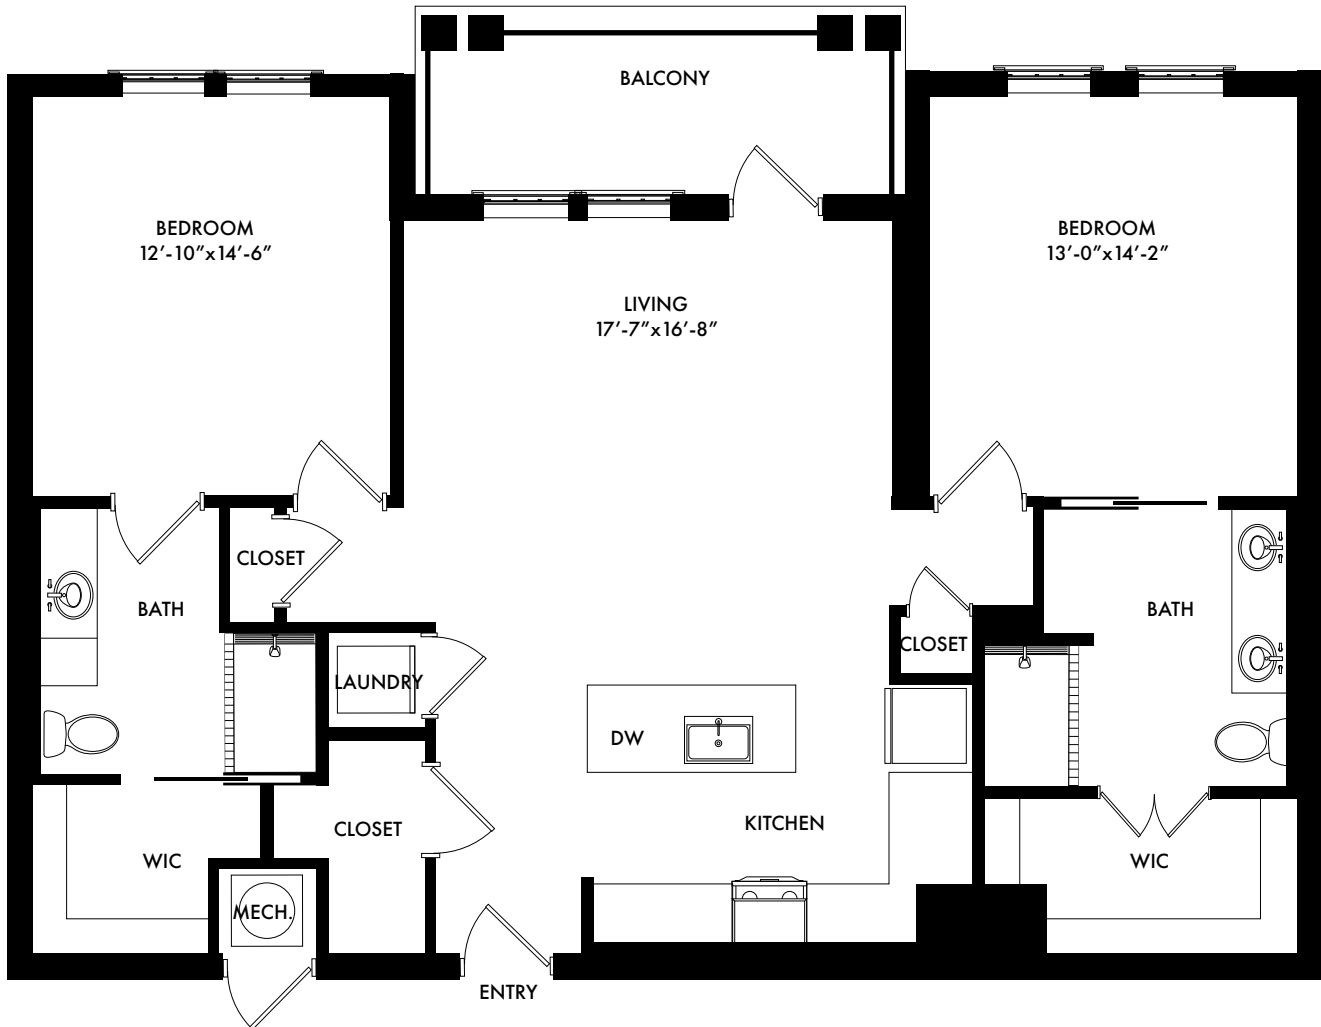

B3 ALT.2

2 Bed/2 Bath - 1,372 Sq. Ft.

GABLES.
BALDWIN PARK

Taking Care of the Way You Live™

BaldwinPark@Gables.com | 321.710.9550 | www.GablesBaldwinPark.com

Artist Rendition, room dimensions and square footage is approximate and subject to change.