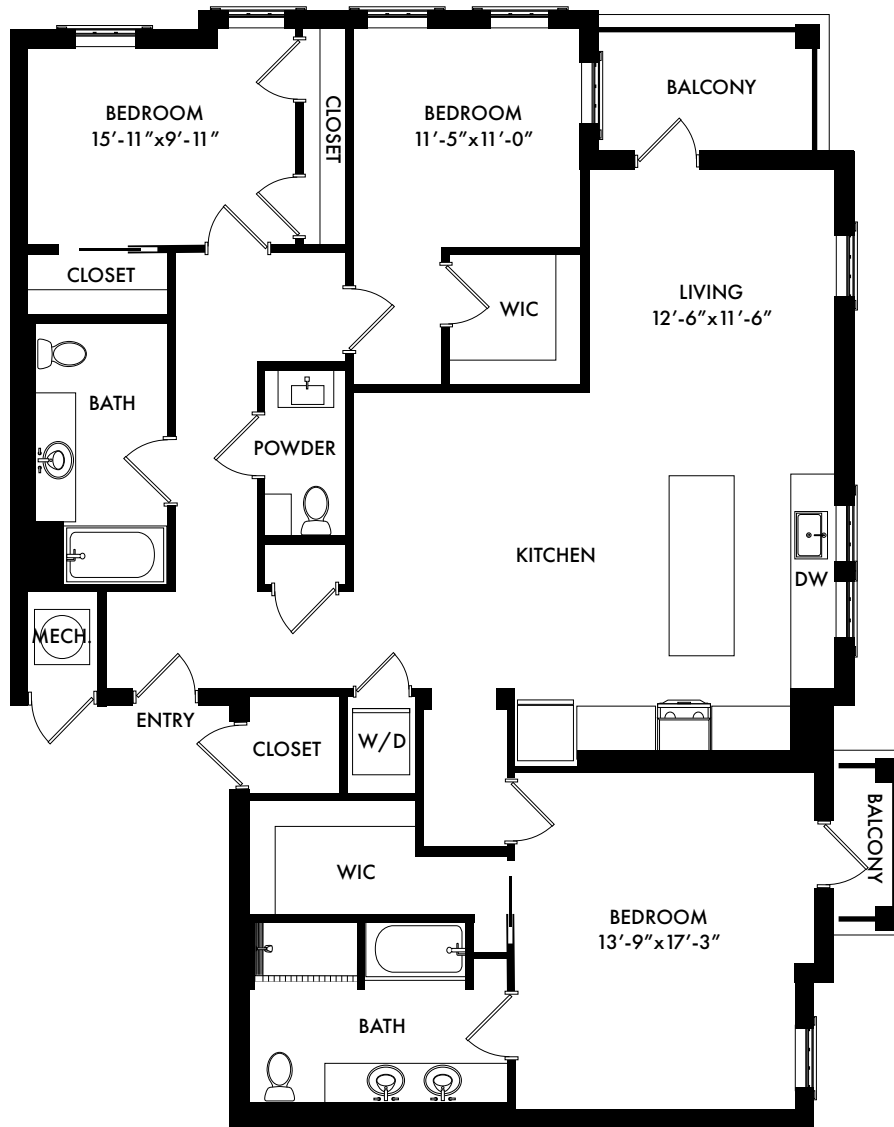

C1

3 Bed/2.5 Bath - 1,333 Sq. Ft.

GABLES.
BALDWIN PARK

Taking Care of the Way You Live™

BaldwinPark@Gables.com | 321.710.9550 | www.GablesBaldwinPark.com

Artist Rendition, room dimensions and square footage is approximate and subject to change.

C2

3 Bed/2.5 Bath - 1,977 Sq. Ft.

GABLES.
BALDWIN PARK

Taking Care of the Way You Live™

BaldwinPark@Gables.com | 321.710.9550 | www.GablesBaldwinPark.com

Artist Rendition, room dimensions and square footage is approximate and subject to change.