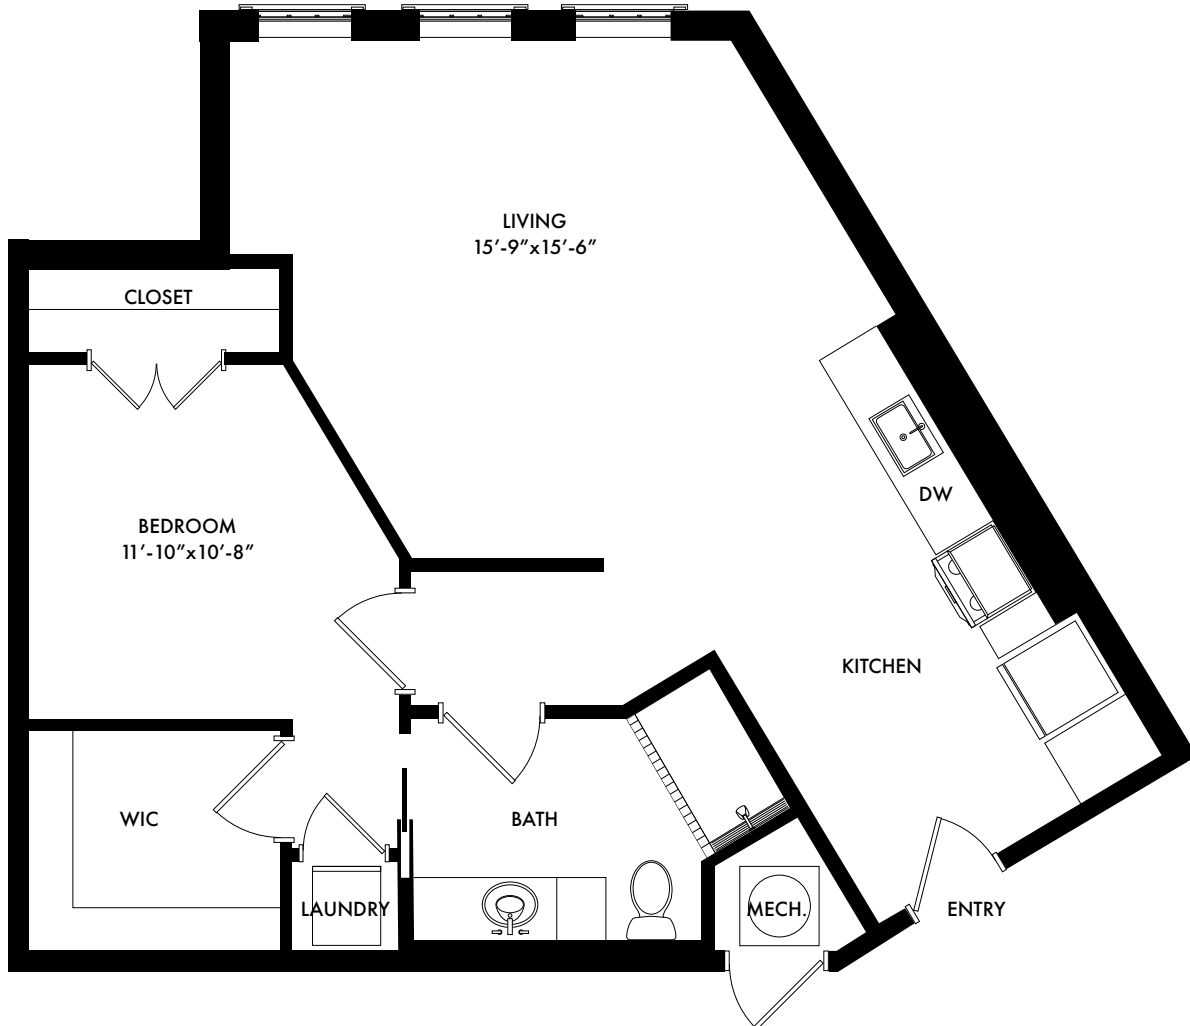

JR2

1 Bed/1 Bath - 850 Sq. Ft.

GABLES.
BALDWIN PARK

Taking Care of the Way You Live™

BaldwinPark@Gables.com | 321.710.9550 | www.GablesBaldwinPark.com

Artist Rendition, room dimensions and square footage is approximate and subject to change.