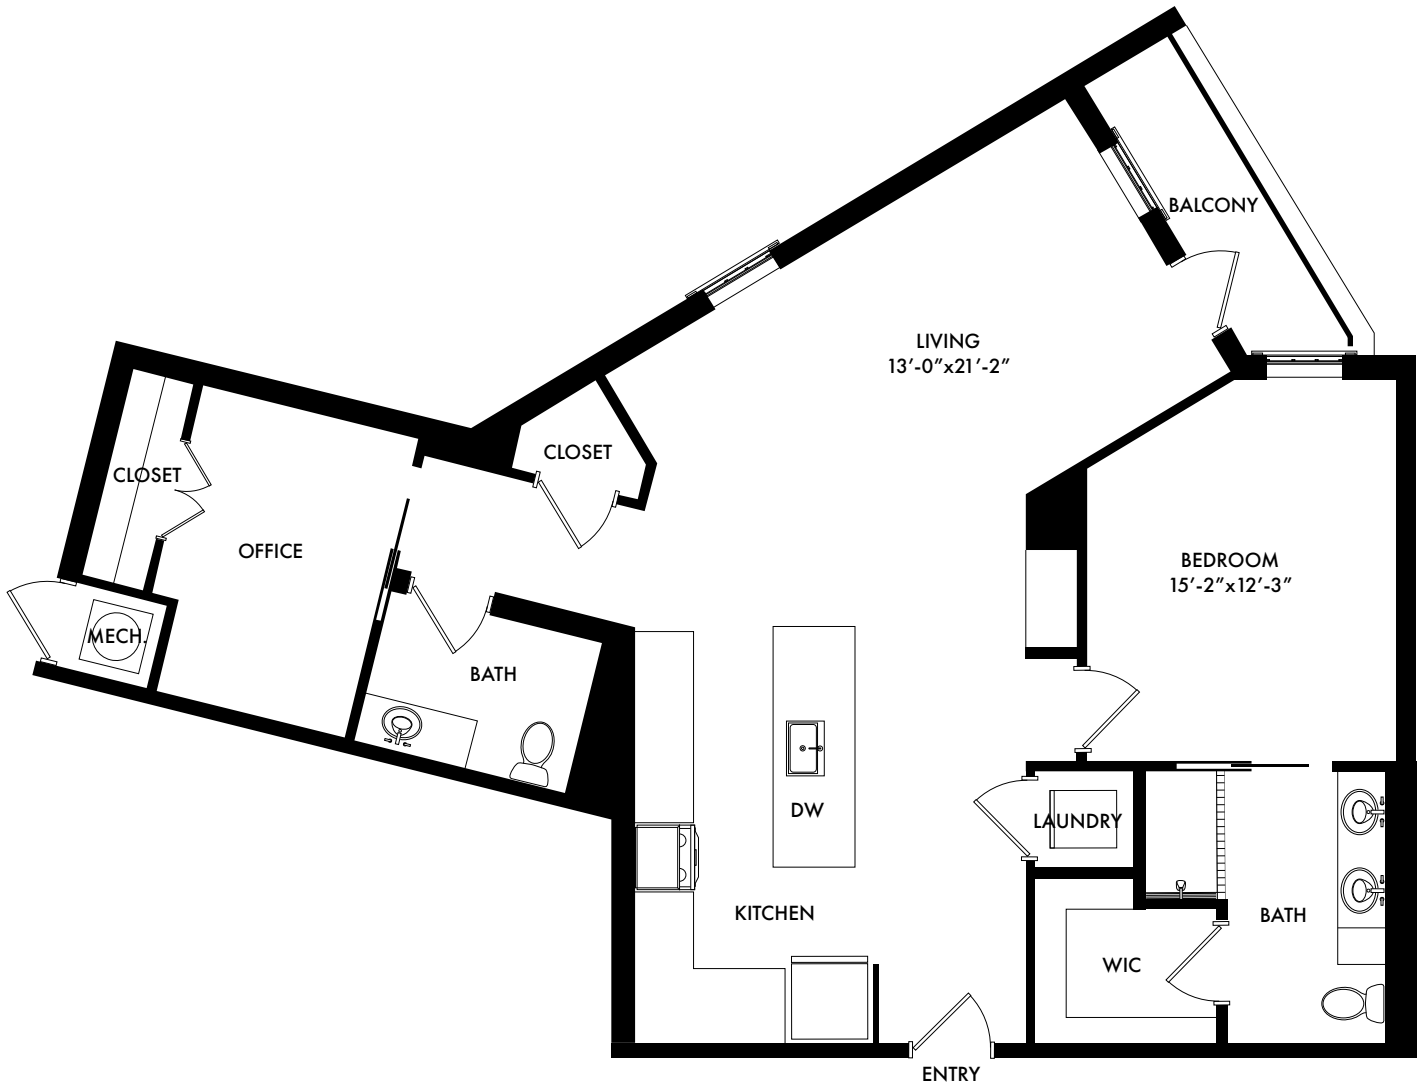

A5

1 Bed/1 Bath - 886 Sq. Ft.

GABLES.
BALDWIN PARK

Taking Care of the Way You Live™

BaldwinPark@Gables.com | 321.710.9550 | www.GablesBaldwinPark.com

Artist Rendition, room dimensions and square footage is approximate and subject to change.

A6

1 Bed/1.5 Bath/Office - 1,296 Sq. Ft.

GABLES.
BALDWIN PARK

Taking Care of the Way You Live™

BaldwinPark@Gables.com | 321.710.9550 | www.GablesBaldwinPark.com

Artist Rendition, room dimensions and square footage is approximate and subject to change.