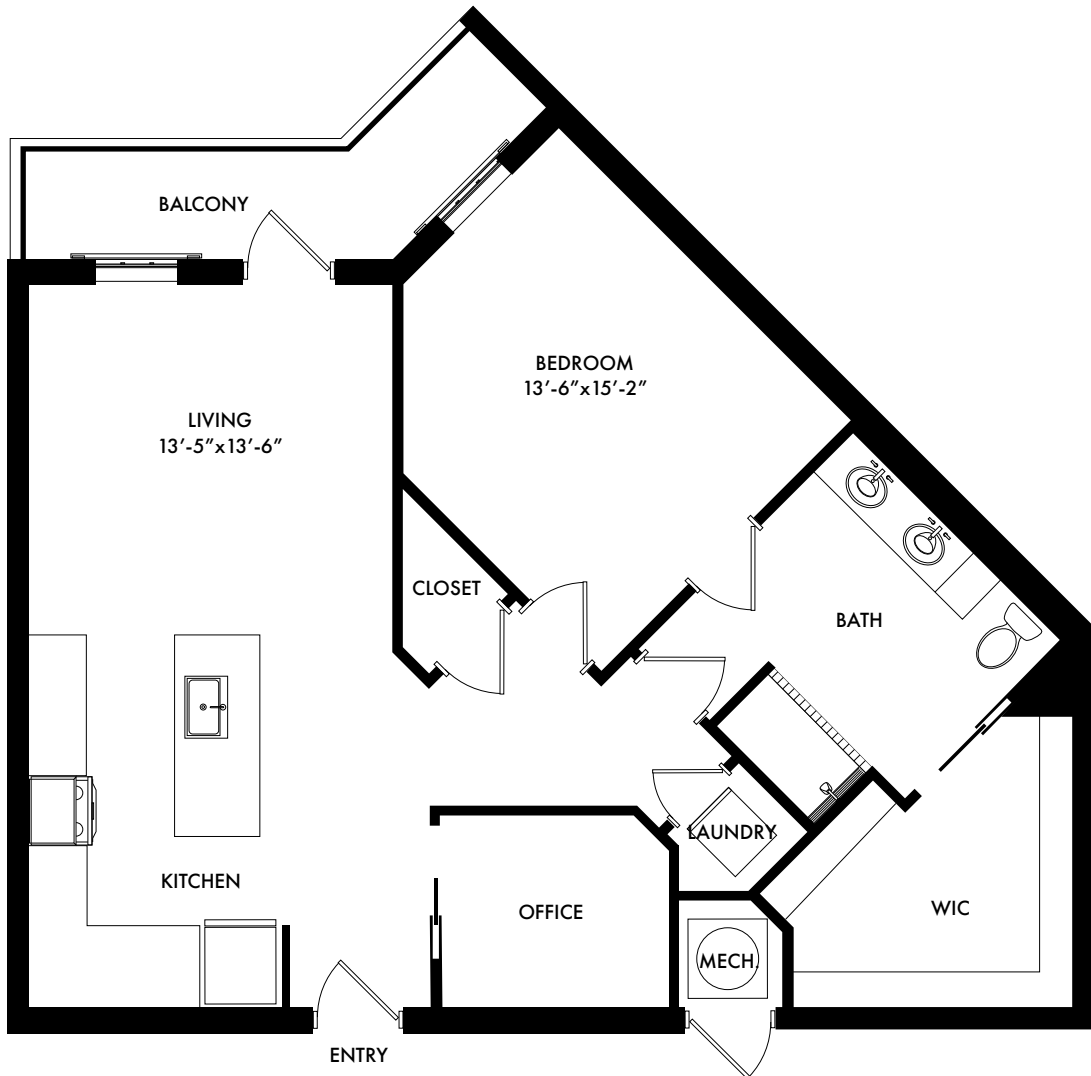

A2

1 Bed/1 Bath - 954 Sq. Ft.

GABLES.
BALDWIN PARK

Taking Care of the Way You Live™

BaldwinPark@Gables.com | 321.710.9550 | www.GablesBaldwinPark.com

Artist Rendition, room dimensions and square footage is approximate and subject to change.

A3

1 Bed/1 Bath/Office - 1,068 Sq. Ft.

GABLES.
BALDWIN PARK

Taking Care of the Way You Live™

BaldwinPark@Gables.com | 321.710.9550 | www.GablesBaldwinPark.com

Artist Rendition, room dimensions and square footage is approximate and subject to change.