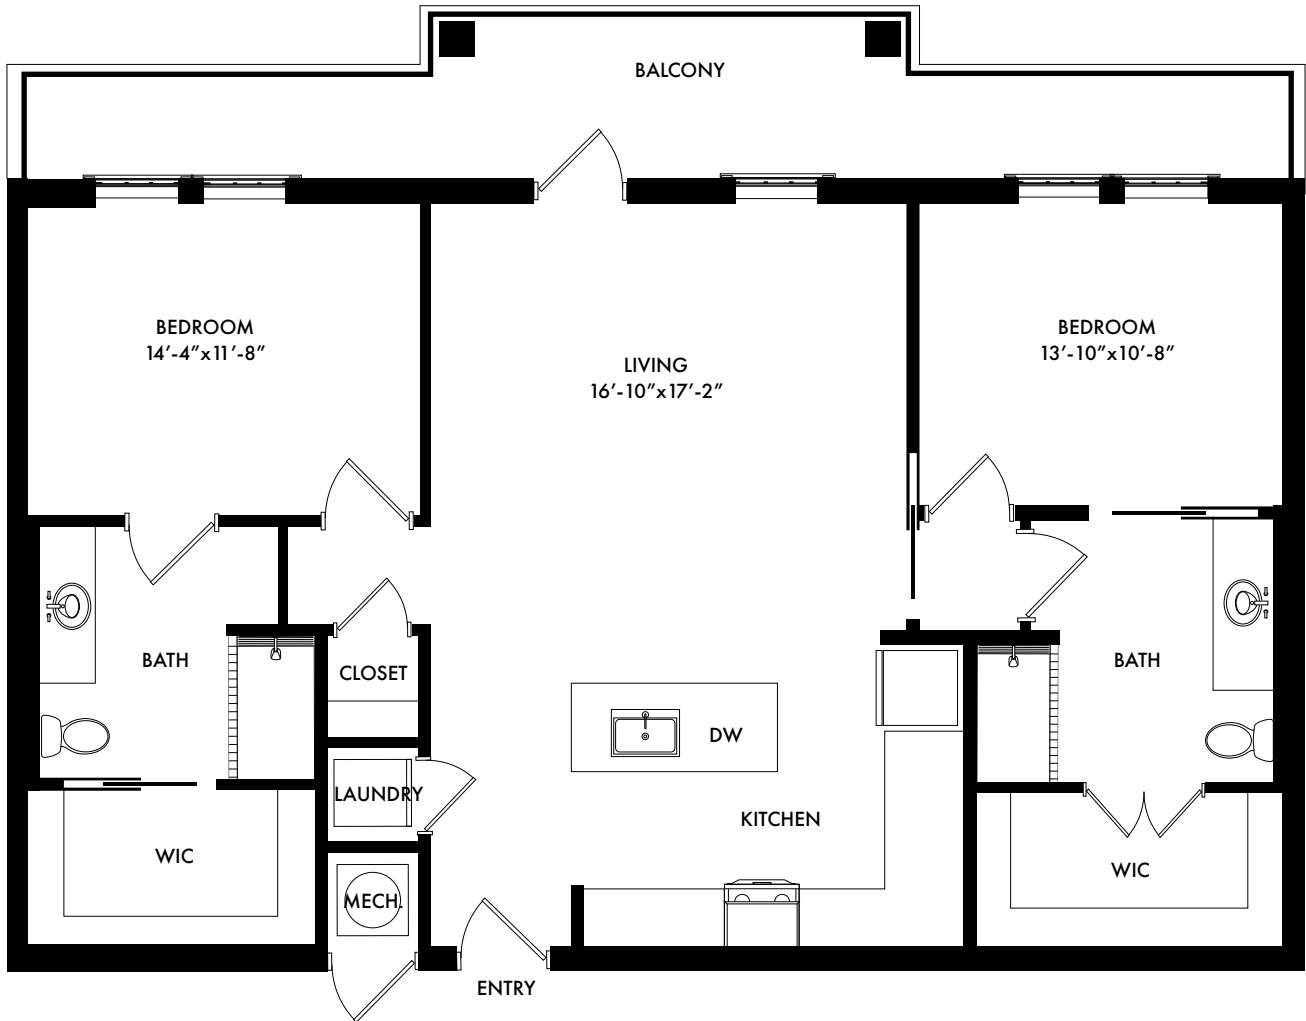

B4

2 Bed/2 Bath - 1,296 Sq. Ft.

GABLES.
BALDWIN PARK

Taking Care of the Way You Live™

BaldwinPark@Gables.com | 321.710.9550 | www.GablesBaldwinPark.com

Artist Rendition, room dimensions and square footage is approximate and subject to change.