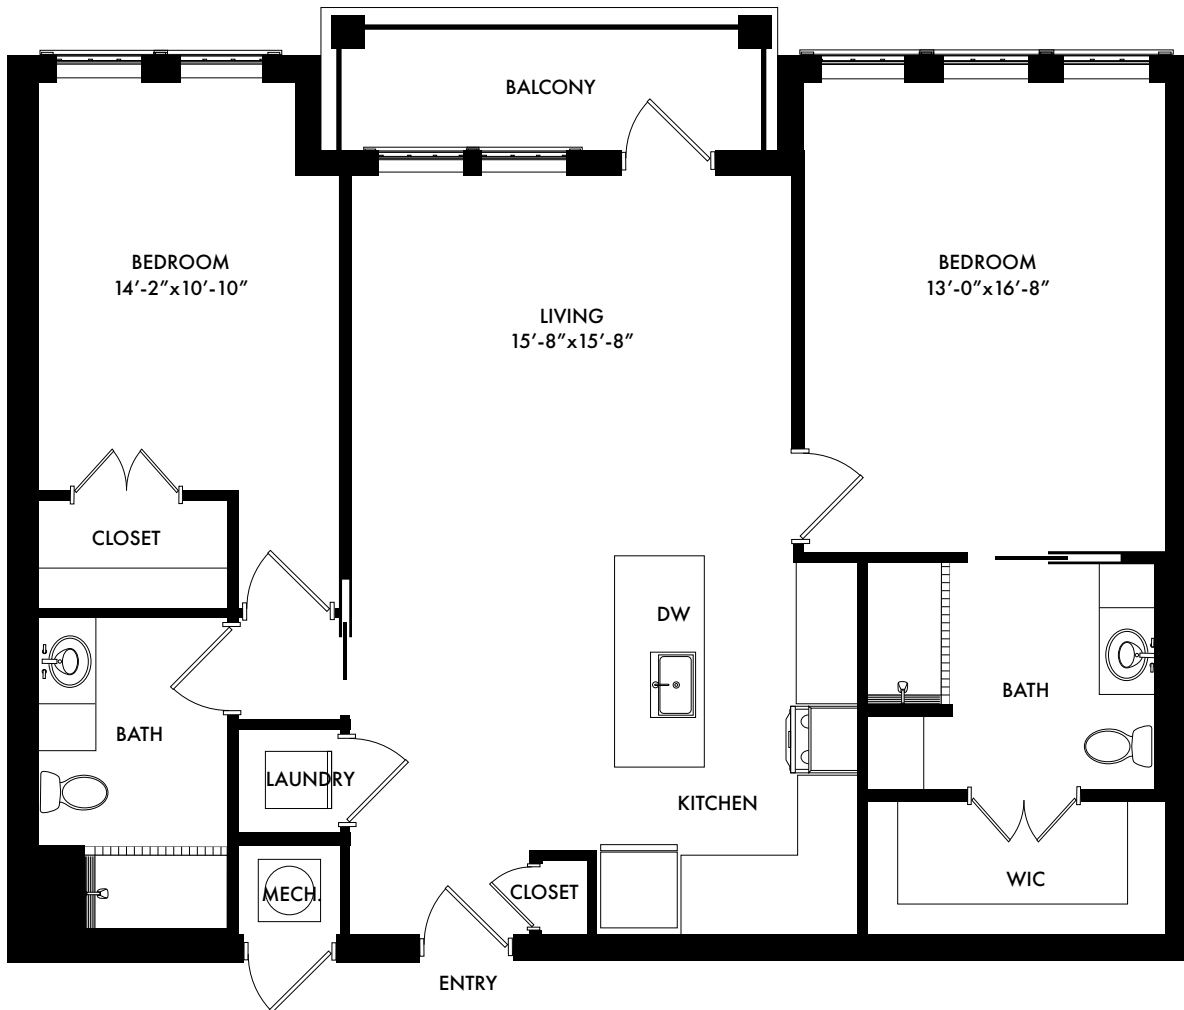

B11

2 Bed/2 Bath - 1,239 Sq. Ft.

GABLES.
BALDWIN PARK

Taking Care of the Way You Live™

BaldwinPark@Gables.com | 321.710.9550 | www.GablesBaldwinPark.com

Artist Rendition, room dimensions and square footage is approximate and subject to change.