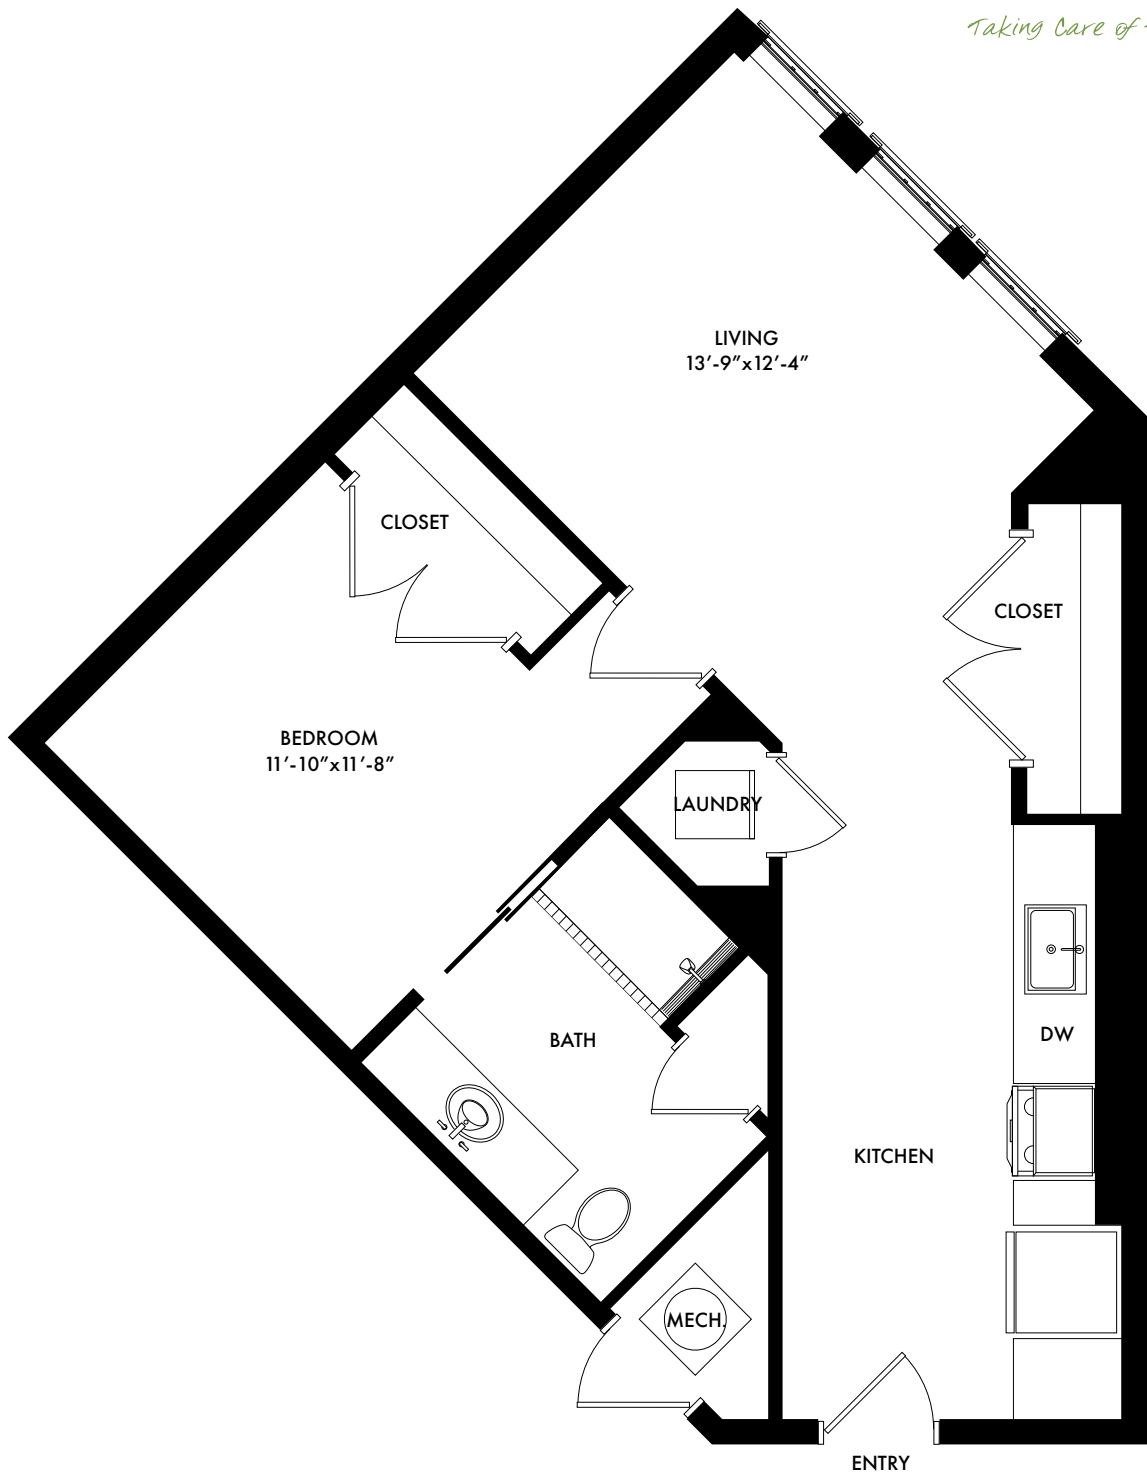

JR2

1 Bed/1 Bath - 850 Sq. Ft.

GABLES.
BALDWIN PARK

Taking Care of the Way You Live™

BaldwinPark@Gables.com | 321.710.9550 | www.GablesBaldwinPark.com

Artist Rendition, room dimensions and square footage is approximate and subject to change.

JR3

1 Bed/1 Bath - 736 Sq. Ft.

GABLES.
BALDWIN PARK

Taking Care of the Way You Live™

BaldwinPark@Gables.com | 321.710.9550 | www.GablesBaldwinPark.com

Artist Rendition, room dimensions and square footage is approximate and subject to change.