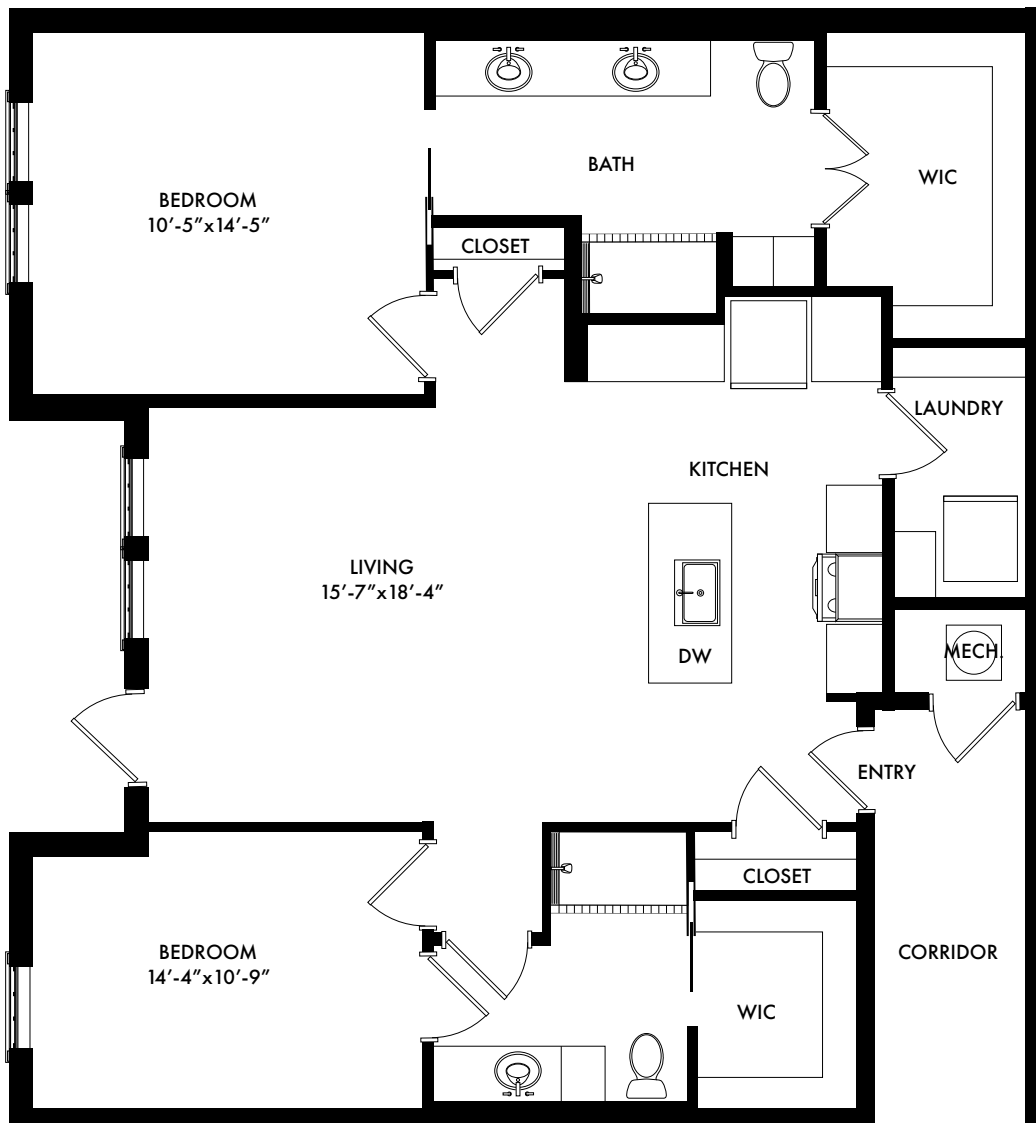

B3 ALT.3

2 Bed/2 Bath - 1,372 Sq. Ft.

GABLES.
BALDWIN PARK

Taking Care of the Way You Live™

BaldwinPark@Gables.com | 321.710.9550 | www.GablesBaldwinPark.com

Artist Rendition, room dimensions and square footage is approximate and subject to change.