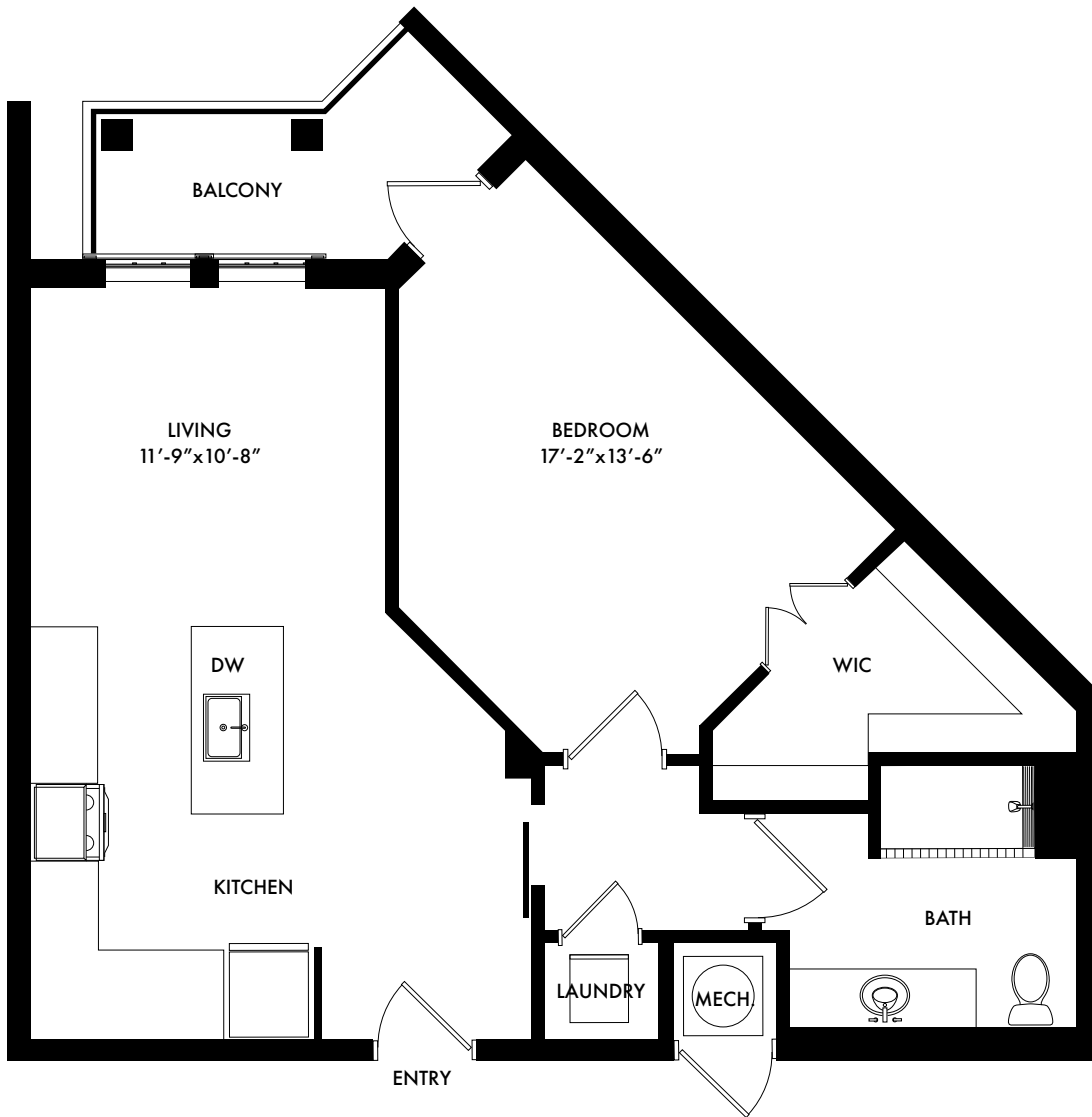

A4

1 Bed/1 Bath - 845 Sq. Ft.

GABLES.
BALDWIN PARK

Taking Care of the Way You Live™

BaldwinPark@Gables.com | 321.710.9550 | www.GablesBaldwinPark.com

Artist Rendition, room dimensions and square footage is approximate and subject to change.