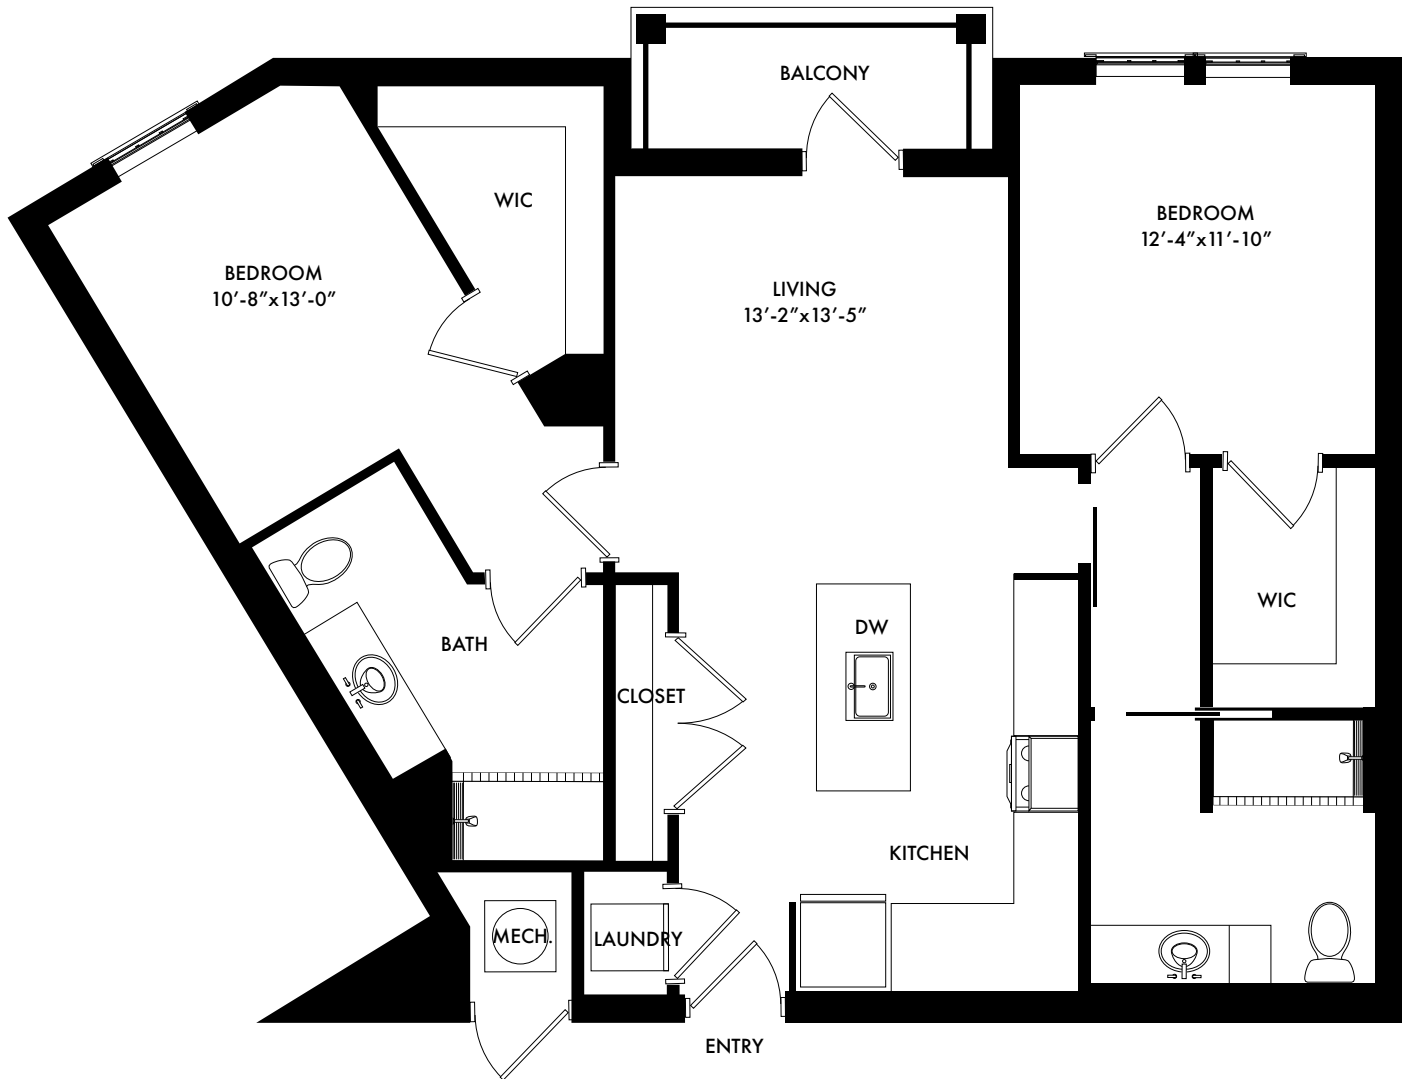

B5

2 Bed/2 Bath - 1,192 Sq. Ft.

GABLES.
BALDWIN PARK

Taking Care of the Way You Live™

BaldwinPark@Gables.com | 321.710.9550 | www.GablesBaldwinPark.com

Artist Rendition, room dimensions and square footage is approximate and subject to change.